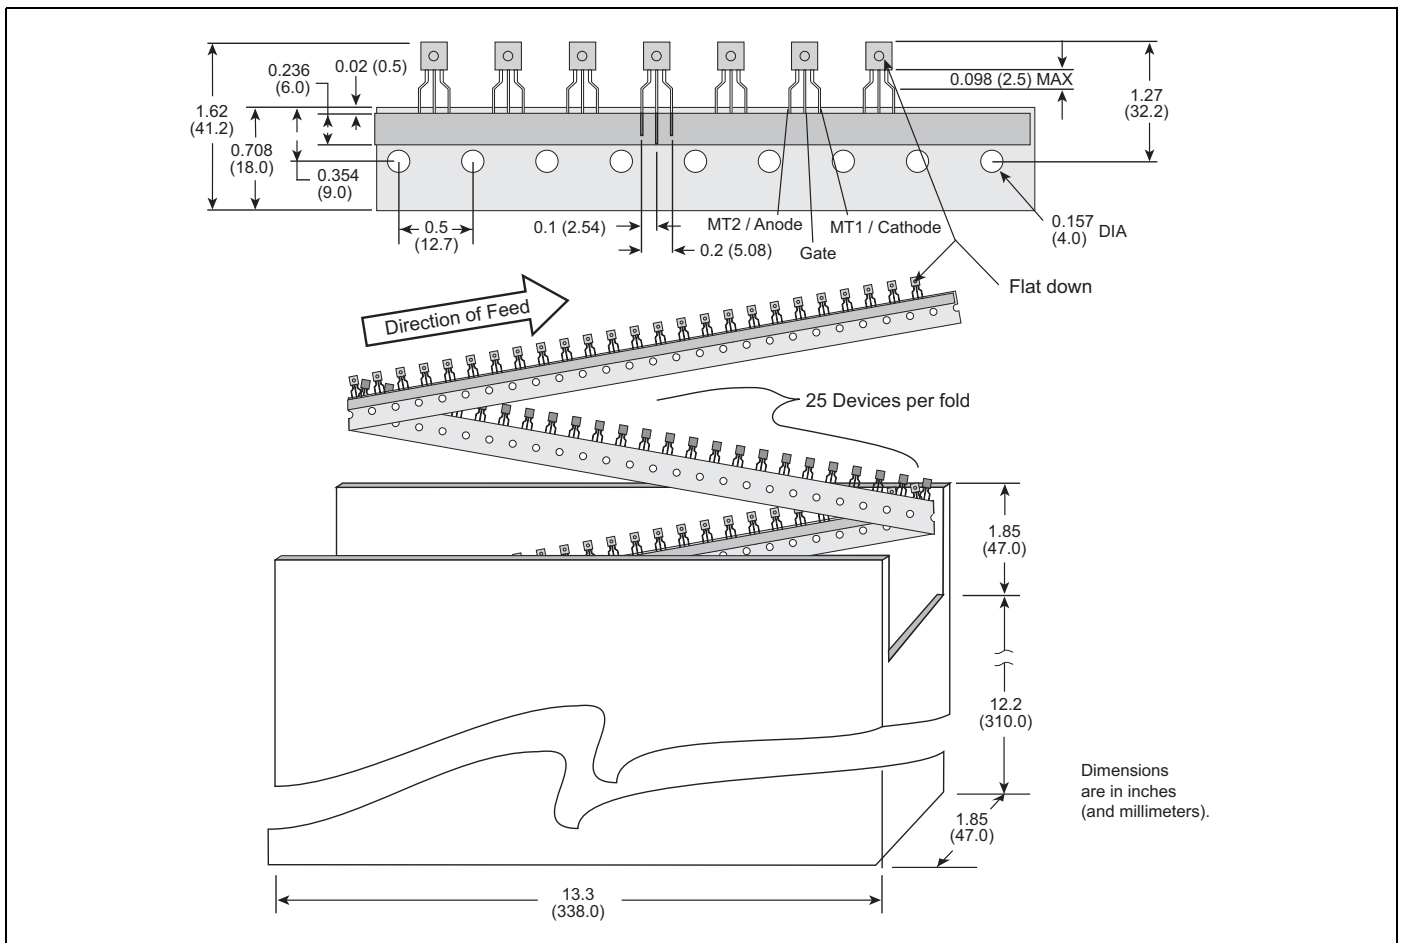

TO-92 (3-lead) Ammo Pack (AP) Radial Leaded

Meets all EIA-468-B 1994 Standards