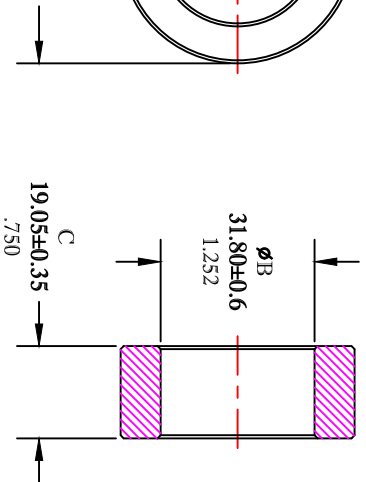

**THE DATASHEET OF**  
**5943017301**

UNCONTROLLED ~ CATALOG ~ DRAWING

SIZE	PART NO.	REV.
B	5943017301	~

ELECTRICAL SPECIFICATIONS

$\Sigma l / A(\text{mm}^{-2})$	$l_e$ (mm)	$A_e$ (mm <sup>2</sup> )	$V_e$ (mm <sup>3</sup> )	$L_o$ (nH)	$A_L$ (nH) @10 KHz <10gauss	$\tan \delta / \mu$ @100 KHz 1gauss
.78873	122.0	155	18945	1.593	1275±25%	≤50X10E-6

DIMENSIONS  
NUMBERS ARE IN MILLIMETERS  
LIGHT NUMBERS ARE IN INCHES

**FAIR-RITE PRODUCTS CORP.**

TITLE TOROID

DRAWN BY JSEBENSJCS	DATE 07-18-2018	SIZE B	PART NO. 5943017301	REV. ~
CHKD BY		SCALE NONE	SHEET 1	of 1
APPRVD BY				