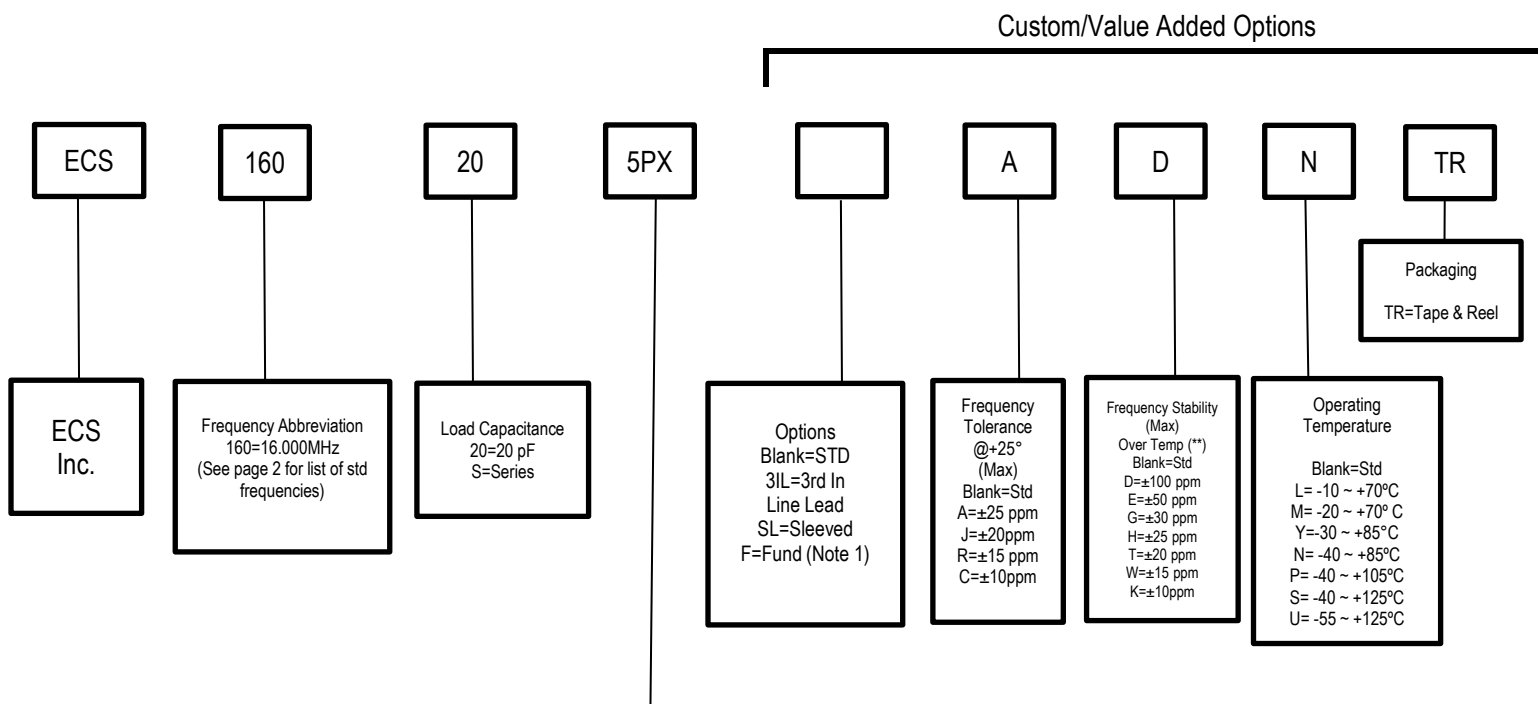

Crystal Part Numbering Guide

Example: P/N ECS-160-20-5PX (Std P/N)
P/N ECS-160-20-5PX-ADN (Custom P/N)

(Package Code) Model Types						
(1X) HC-49UX	(8X) ECS-3x8X	(17X) ECX-306X	(23G) ECS-23G	(33QZ) ECX-33BQZ	(36Q) ECX-2236Q	(49) ECX-49
(3X) CSM-3X	(9X) ECS-3x9X	(18) CSM-12	(24) ECX-3TA*	(33Q) ECX-33Q	(37) ECX-1637	
(4X) HC-49USX3.5H	(10X) ECS-3x10X	(19A) ECX-19A	(25) UM-4	(34B) ECX-31B	(37Q) ECX-1637Q	
(4LX) HC-49USX2.5H	(11) ECX-205*	(20A) CSM-8	(28AX) CSM-4A	(34G) ECX-34G	(38) ECX-71	
(4VX) HC-49USSX	(12) ECX-12	(20BM) CSM-8M	(28ALX) CSM-4ALX	(34R) ECX-34R	(39) ECX-39	
(5PX) CSM-7X4.3H	(12R) ECX-12R	(20BQ) CSM-8Q	(30) ECX-53	(34RR) ECX-34RR	(42) ECX-42	
(5PLX) CSM-7X3.2H	(12L) ECX-12L	(21) UM-5	(30B) ECX-53B	(34S) ECX-34S	(46X) HC-46X	
(5PVX) CSM-7SSX2.6H	(13X) ECS-2x6X	(22) UM-1	(30BQ) ECX-53BQ	(34Q) ECX-34Q	(47) ECX-1247	
(5G3X) CSM-7X-3L	(13FLX) ECS-2X6-FLX	(22SMJ) ECX-UM-1	(30BQZ) ECX-53BQZ	(35) CSM-9	(47Q) ECX-1247Q	
(6) ECX-206*	(14X) ECS-1x5X	(23A) ECX-64A	(33) ECX-32	(35BQZ) ECX-35BQZ	(48) ECX-1048	
(7SX) ECX-3SX	(16) ECX-16	(23B) ECX-64	(33B) ECS-33B	(36) ECX-2236	(48B) ECX-1048B	

* Discontinued

** Please consult ECS for available Temp Range options of tight stability crystals

Note 1: Crystals over 24,000 MHz will be 3rd overtone (if available on data sheet) unless fundamental mode is requested. An "F" suffix after the package type indicates a fundamental mode i.e. ECS-300-S-1-F would be a 30,000 MHz Fundamental mode crystal