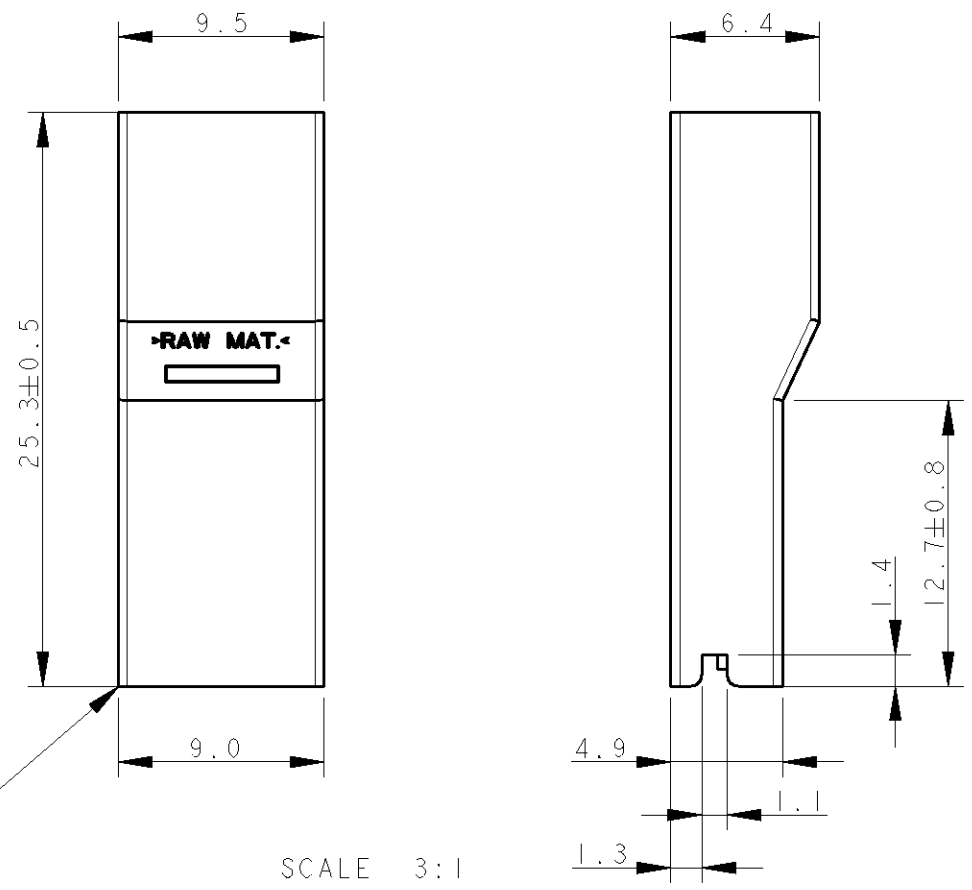

SCALE 2:1

SCALE 3:1

- 1 BLOCCHETTO ADATTO PER TERMINALI FEMMINA PER LA SERIE 6.3 mm FASTON CON RANGO FILO DA 0.8-2.5 MM2. (SUITABLE FOR RECEPTACLE TERMINALS WITH WIRE RANGE 0.8-2.5 mm2).
- 2 BAVA ACCETTABILE: 0.3 MAX (FLASH PERMISSIBLE: 0.3 MAX.)
- 3 SPECIFICA DI PRODOTTO: 108-20035 (PRODUCT SPEC.: 108-20035)
- 4 NON ANCORA RILASCIATO IN PRODUZIONE (NOT YET RELEASED FOR PRODUCTION)

NOTE	COLORE (COLOUR)	MATERIALE (MATERIAL)	PART NUMBER	REV
1,2,3	NATURALE (NATURAL)	PA 6 UNFILLED, UL 94-V2 IEC 60335-1, GW 750°C NO FLAME	280232-8	W
1,2,3	NATURALE (NATURAL)	PA 6.6 UL 94-V0 (PA 6.6 UL 94-V0 UNFILLED)	280232-6	U
1,2,3	NERO (BLACK)	PA 6.6 (PA 6.6 UNFILLED)	280232-5	U
1,2,3	ROSSO (RED)		280232-1	U
1,2,3	NATURALE (NATURAL)		280232-0	U

DIMENSIONS: mm 		TOLERANCES UNLESS OTHERWISE SPECIFIED: 0 PLC ± 1 PLC ±0.3 2 PLC ± 3 PLC ± 4 PLC ± ANGLES ±2° FINISH -		DWN H. YAALI 29OCT2004 CHK G. TURCO APVD - PRODUCT SPEC SEE NOTE 3 APPLICATION SPEC - WEIGHT -			
MATERIAL SEE TABLE		CUSTOMER DRAWING		NAME POST INSULATION FOR FASTON 6.3 mm series RECEPTACLE CONTACT SIZE A3 CAGE CODE 00779 C=280232 SCALE 3:1 SHEET 1 OF 1 REV W2		RESTRICTED TO -	