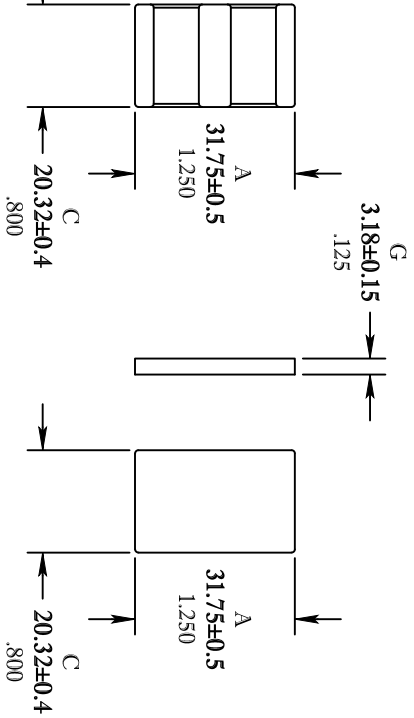

THE DATASHEET OF
7895400421

UNCONTROLLED ~ CATALOG ~ DRAWING

SIZE	PART NO.	REV.
B	7895400421	~

DIMENSIONS
NUMBERS ARE IN MILLIMETERS
LIGHT NUMBERS ARE IN INCHES

ELECTRICAL SPECIFICATIONS				
$\Sigma l/A$ (mm ⁻¹)	l_e (mm)	A_e (mm ²)	V_e (mm ³)	A_L (nH) @ 1 kHz < 10 gauss
0.27	35.2	130	4574	8700 ± 25%

CORE SET CLAMPING FORCE = 7 lbs

POWER LOSS @ 25°C

f = 100kHz, 2000g P.L. < 3.0 Watts

POWER LOSS @ 100°C

f = 100kHz, 2000g P.L. < 2.6 Watts

FAIR-RITE PRODUCTS CORP.

PLANAR "E1" CORE SET

DRAWN BY	DATE	SIZE	PART NO.	REV.
JSERENCSICS	07-11-2018	B	7895400421	~
CHKD BY				
APPRVD BY		SCALE	NONE	SHEET 1 of 1

FR# 95

Looking for pricing, stock, or lifecycle information?

Click below to explore more details on WIN SOURCE:

 [View 7895400421 on WIN SOURCE](#)

 [FAIR-RITE PRODUCTS](#) Information

Optimize Your Supply Chain with WIN SOURCE Solutions