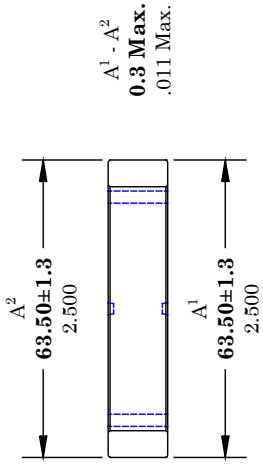

THE DATASHEET OF
2643168251

** Not all features are shown in this drawing. For more detailed information, please contact your Fair-Rite representative.

UNCONTROLLED ~ CATALOG ~ DRAWING

SIZE
B

DIMENSIONS
BOLD NUMBERS ARE IN MILLIMETERS
LIGHT NUMBERS ARE IN INCHES

ELECTRICAL SPECIFICATIONS

IMPEDANCE	25 MHz
	40 Min.
N=1, MATE MEASURED AT	#22 /

FAIR-RITE		TITLE	
FLAT CABLE		FLAT CABLE	
DRAWN BY	DATE	SIZE	
D. FOOTE	1/27/2020	B	
CHKD BY			
APPRVD BY			SCALE

FR# 43

Looking for pricing, stock, or lifecycle information?