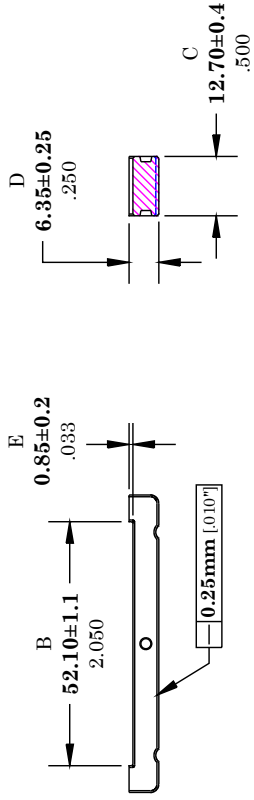

THE DATASHEET OF
2643168251

** Not all features are shown in this drawing. For more detailed information, please contact your Fair-Rite representative.

UNCONTROLLED ~ CATALOG ~ DRAWING

SIZE
B

DIMENSIONS
BOLD NUMBERS ARE IN MILLIMETERS
LIGHT NUMBERS ARE IN INCHES

ELECTRICAL SPECIFICATIONS

IMPEDANCE	25 MHz
	40 Min.
N=1, MATE MEASURED AT	#22 /

FAIR-RITE		TITLE	
FLAT CABLE		FLAT CABLE	
DRAWN BY	DATE	SIZE	
D. FOOTE	1/27/2020	B	
CHKD BY			
APPRVD BY			SCALE

FR# 43

Looking for pricing, stock, or lifecycle information?