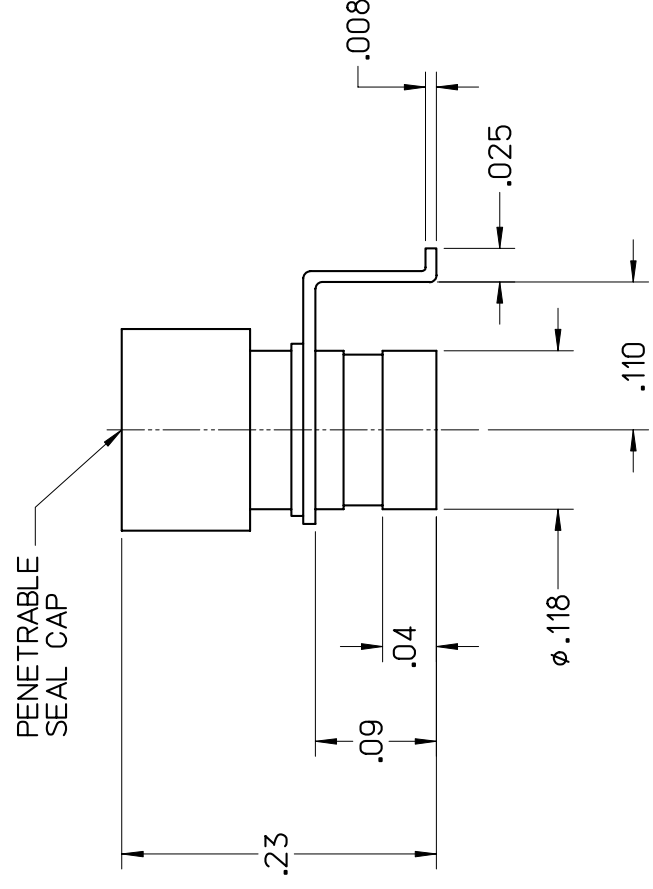

**THE DATASHEET OF
27283-3R10**

JOHANSON MANUFACTURING CORPORATION
 ROCKAWAY VALLEY ROAD, BOONTON, N.J. 07005 (973)334-2676 FAX (973)334-2954
 ELECTRONIC ACCURACY THROUGH MECHANICAL PRECISION

PROPRIETARY INFORMATION CONTAINED NOT TO BE USED WITHOUT JOHANSON MANUFACTURING CORPORATION APPROVAL