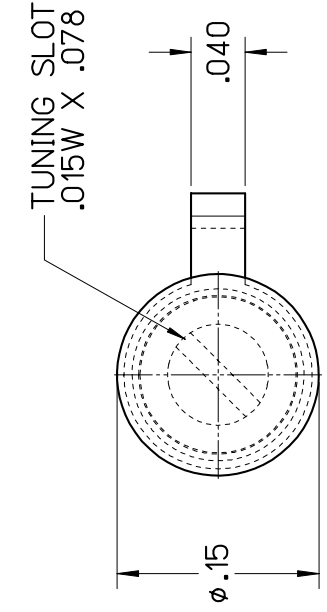

**THE DATASHEET OF
27283-3R10**

JOHANSON MANUFACTURING CORPORATION
 ROCKAWAY VALLEY ROAD, BOONTON, N.J. 07005 (973)334-2676 FAX (973)334-2954
 ELECTRONIC ACCURACY THROUGH MECHANICAL PRECISION

PROPRIETARY INFORMATION CONTAINED NOT TO BE USED WITHOUT JOHANSON MANUFACTURING CORPORATION APPROVAL