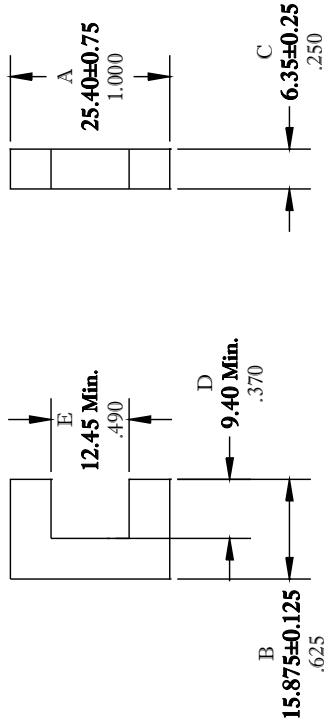

THE DATASHEET OF
9077025002

** Not all features are shown in this drawing. For more detailed information, please contact your Fair-Rite representative.

UNCONTROLLED ~ CATALOG ~ DRAWING

SIZE
B

DIMENSIONS
BOLD NUMBERS ARE IN MILLIMETERS
LIGHT NUMBERS ARE IN INCHES

ELECTRICAL SPECIFICATIONS		
$\Sigma L/A(\text{cm}^{-1})$	l_e (cm)	A_e (cm ²)
20.7	8.4	0.4
MATE PAIR, CLAMPING FORCE		

		TITLE		U	
DRAWN BY	DATE	SIZE			
D. Foote	5/31/2019	B			
CHKD BY					
APPRD BY			SCALE		

FR# 77

Looking for pricing, stock, or lifecycle information?

Click below to explore more details on WIN SOURCE:

 [View 9077025002 on WIN SOURCE](#)

 [FAIR-RITE PRODUCTS](#) Information

Optimize Your Supply Chain with WIN SOURCE Solutions