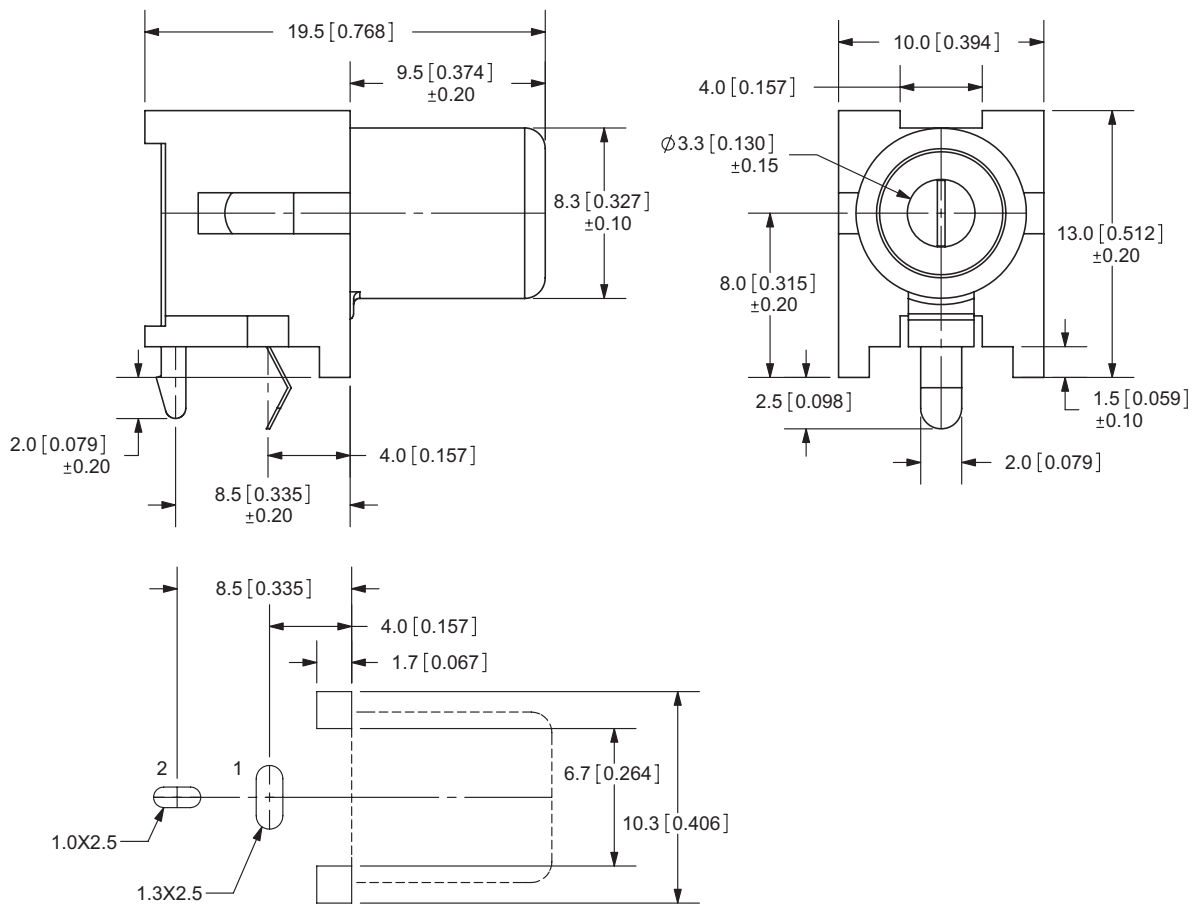

## MECHANICAL DRAWING

units: mm  
tolerance: ±0.3 mm

	MATERIAL	PLATING
terminal 1	brass	nickel
terminal 2	brass	tin
housing	PBT	

Recommended PCB Layout  
Top View

Model No.	RCJ-04
Schematic	