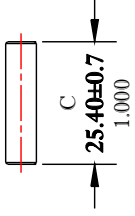

THE DATASHEET OF
4061276011

** Not all features are shown in this drawing. For more detailed information, please contact your Fair-Rite representative.

UNCONTROLLED ~ CATALOG ~ DRAWING

SIZE
B

DIMENSIONS
BOLD NUMBERS ARE IN MILLIMETERS
LIGHT NUMBERS ARE IN INCHES

FAIR-RITE

TITLE

DRAWN BY	DATE	SIZE
D. FOOTE	11/7/2019	B
CHKD BY		
APPRVD BY		SCALE

FR# 61

Looking for pricing, stock, or lifecycle information?

Click below to explore more details on WIN SOURCE:

 [View 4061276011 on WIN SOURCE](#)