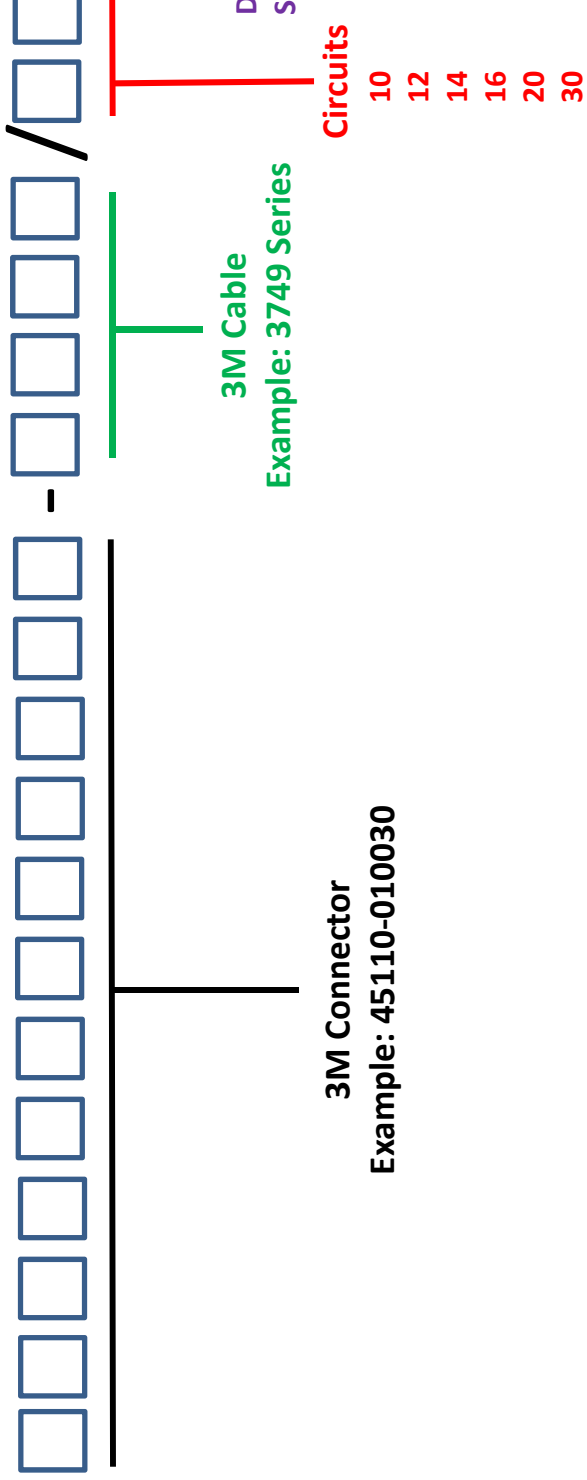

**THE DATASHEET OF  
D89120-0131HK-3365/20-D-3**

## Looking for pricing, stock, or lifecycle information?

Click below to explore more details on WIN SOURCE:

 [View D89120-0131HK-3365/20-D-3 on WIN SOURCE](#)

 [3M Information](#)