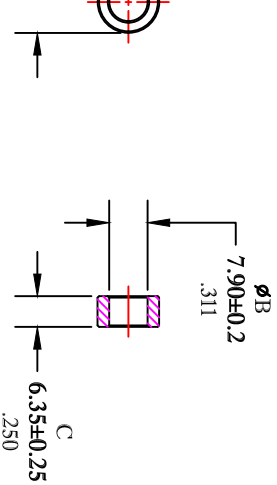

THE DATASHEET OF
5968001101

UNCONTROLLED ~CATALOG~ DRAWING

SIZE	PART NO.	REV.
B	5968001101	~

ELECTRICAL SPECIFICATIONS

$\Sigma l/A(\text{mm}^{-1})$	l_e (mm)	A_e (mm ²)	V_e (mm ³)	L_o (nH)	A_L (nH) @ 10 KHz <10gauss	Q @ 100 MHz
2.0842	31.2	15.0	466	0.603	7.2 Min.	100 Min.
					N=15	N=2

DIMENSIONS
NUMBERS ARE IN MILLIMETERS
LIGHT NUMBERS ARE IN INCHES

FAIR-RITE PRODUCTS CORP.

TITLE
TOROID

DRAWN BY J.SERENSKIS	DATE 07-17-2018	SIZE B	PART NO. 5968001101	REV. ~
CHKD BY		SCALE NONE	SHEET 1	of 1
APPRVD BY				