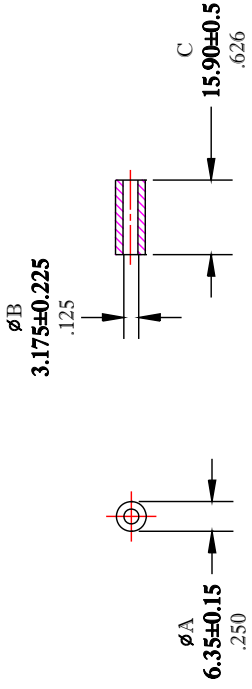

THE DATASHEET OF
2643250302

** Not all features are shown in this drawing. For more detailed information, please contact your Fair-Rite representative.

UNCONTROLLED ~ CATALOG ~ DRAWING

SIZE
B

DIMENSIONS
BOLD NUMBERS ARE IN MILLIMETERS
LIGHT NUMBERS ARE IN INCHES

ELECTRICAL SPECIFICA				
$\Sigma L/A(\text{mm}^{-1})$	l_e (mm)	A_e (mm^2)	V_e (mm^3)	L_o (mH)
0.5701	13.8	24.3	335	2.204

FAIR-RITE

TITLE	SHI		SCALE
DRAWN BY	DATE	SIZE	B
JSERENCSICS	06-27-2018		
CHKD BY	FR# 43		
APPRVD BY			

Looking for pricing, stock, or lifecycle information?

Click below to explore more details on WIN SOURCE:

 [View 2643250302 on WIN SOURCE](#)

 [FAIR-RITE PRODUCTS](#) Information

Optimize Your Supply Chain with WIN SOURCE Solutions