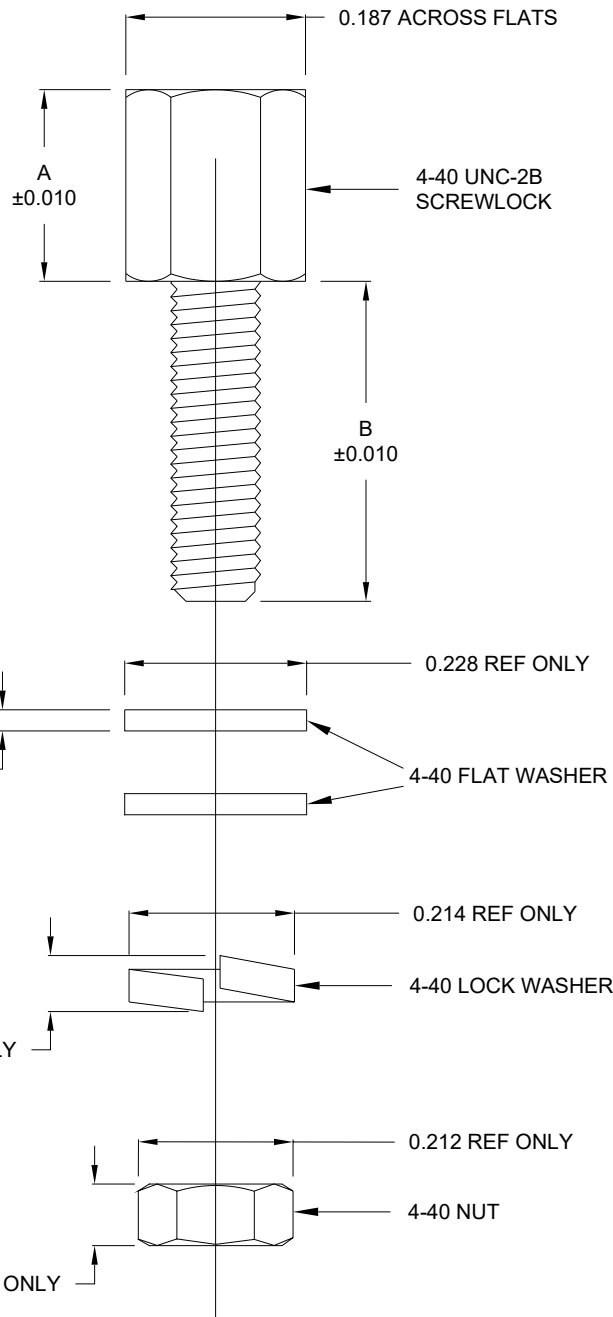

**THE DATASHEET OF**  
**160-000-014R031**

MATERIAL SPECIFICATIONS:

SCREWLOCK: BRASS - C3604, NICKEL PLATED  
 FLAT WASHER: STEEL, NICKEL PLATED  
 LOCK WASHER: STAINLESS STEEL  
 NUT: ZINC PLATED STEEL  
 TORQUE VALUE: 60 IN-OZ MAX RECOMMENDED  
 OPERATION TEMPERATURE: -40°C to 120°C

| PART NUMBER     | A     | B     | PKG  |
|-----------------|-------|-------|------|
| 160-000-010R031 | 0.187 | 0.312 | KIT  |
| 160-000-010R032 | 0.187 | 0.312 | BULK |
| 160-000-011R031 | 0.187 | 0.625 | KIT  |
| 160-000-011R032 | 0.187 | 0.625 | BULK |
| 160-000-012R031 | 0.250 | 0.156 | KIT  |
| 160-000-012R032 | 0.250 | 0.156 | BULK |
| 160-000-013R031 | 0.197 | 0.197 | KIT  |
| 160-000-013R032 | 0.197 | 0.197 | BULK |
| 160-000-014R031 | 0.197 | 0.236 | KIT  |
| 160-000-014R032 | 0.197 | 0.236 | BULK |
| 160-000-015R031 | 0.197 | 0.323 | KIT  |
| 160-000-015R032 | 0.197 | 0.323 | BULK |
| 160-000-016R031 | 0.197 | 0.433 | KIT  |
| 160-000-016R032 | 0.197 | 0.433 | BULK |
| 160-000-017R031 | 0.197 | 0.520 | KIT  |
| 160-000-017R032 | 0.197 | 0.520 | BULK |
| 160-000-018R031 | 0.197 | 0.669 | KIT  |
| 160-000-018R032 | 0.197 | 0.669 | BULK |

KIT INCLUDES:

- 1 - 4-40 UNC-2B FEMALE SCREWLOCK
- 2 - 4-40 FLAT WASHERS
- 1 - 4-40 LOCK WASHERS
- 1 - 4-40 NUTS

RoHS COMPLIANT

THESE DRAWINGS AND SPECIFICATIONS ARE THE PROPERTY OF NorComp AND SHALL NOT BE REPRODUCED, COPIED OR USED AS THE BASIS FOR THE MANUFACTURE OR SALE OF APPARATUS WITHOUT WRITTEN PERMISSION.