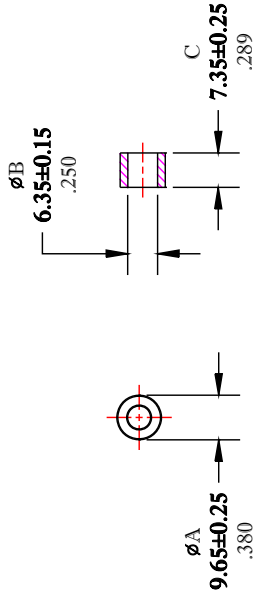

THE DATASHEET OF
2643012702

** Not all features are shown in this drawing. For more detailed information, please contact your Fair-Rite representative.

UNCONTROLLED ~ CATALOG ~ DRAWING

SIZE
B

DIMENSIONS
BOLD NUMBERS ARE IN MILLIMETERS
 LIGHT NUMBERS ARE IN INCHES

ELECTRICAL SPEC				
$\Sigma L/A(\text{mm}^{-1})$	l_e (mm)	A_e (mm ²)	V_e (mm ³)	L_o (nH)
2.0426	24.4	12.0	292	0.615

FAIR-RITE		SHIE	
TITLE	DRAWN BY	DATE	SIZE
	D. FOOTE	12/5/2019	B
	CHKD BY		
	APPRVD BY		SCALE
FR# 43			

Looking for pricing, stock, or lifecycle information?

Click below to explore more details on WIN SOURCE:

 [View 2643012702 on WIN SOURCE](#)

 [FAIR-RITE PRODUCTS](#) Information

Optimize Your Supply Chain with WIN SOURCE Solutions