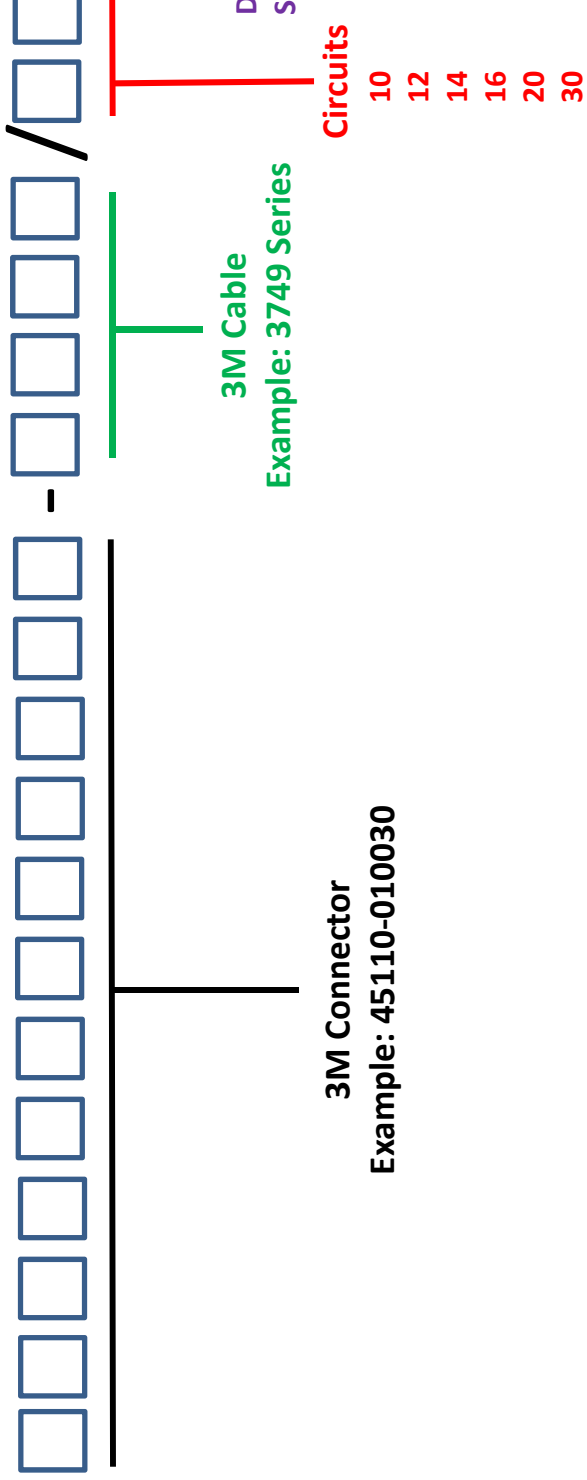

**THE DATASHEET OF
D89120-0131HK-3365/20-S-3**

3M™ CUSTOM CABLES WITH CONNECTORS

Looking for pricing, stock, or lifecycle information?

Click below to explore more details on WIN SOURCE:

 [View D89120-0131HK-3365/20-S-3 on WIN SOURCE](#)

 [3M Information](#)

Optimize Your Supply Chain with WIN SOURCE Solutions

-  Global Sourcing Solution
-  Obsolete Management
-  Cost Control Management
-  Shortage Management
-  Alternative Solution
-  Excess Inventory Management