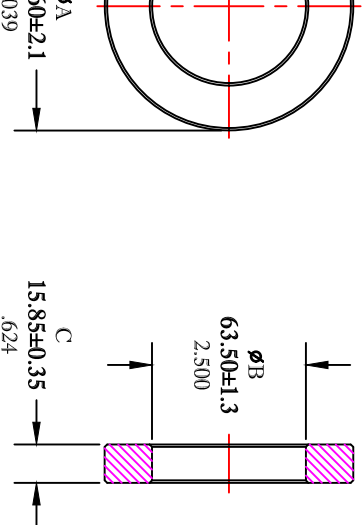

**THE DATASHEET OF**  
**5943017501**

UNCONTROLLED ~CATALOG~ DRAWING

SIZE	PART NO.	REV.
B	5943017501	~

**ELECTRICAL SPECIFICATIONS**

$\Sigma L/A(\text{mm}^{-1})$	$l_e$ (mm)	$A_e$ (mm <sup>2</sup> )	$V_e$ (mm <sup>2</sup> )	$L_o$ (nH)	$A_L$ (nH) @10 KHz <10gauss	$\tan \delta/\mu_i$ @100 KHz 1gauss
.82429	251.2	304.0	76537	1.525	1225±25%	≤50X10E-6

DIMENSIONS  
BOLD NUMBERS ARE IN MILLIMETERS  
LIGHT NUMBERS ARE IN INCHES

**FAIR-RITE PRODUCTS CORP.**

TITLE		TOROID		REV.	
DRAWN BY	DATE	SIZE	PART NO.	SCALE	SHEET
J.SEBENSKIS	07-18-2018	<b>B</b>	5943017501	NONE	1 of 1
CHKD BY					
APPRVD BY					