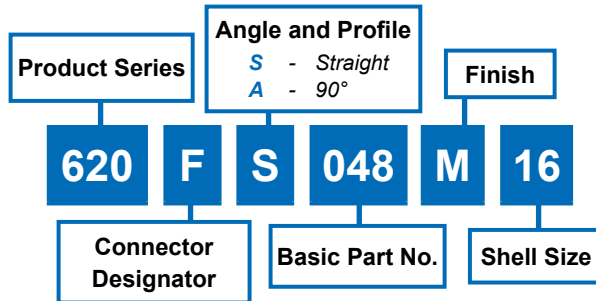

SELF-LOCKING ROTATABLE COUPLING

APPLICATION NOTES

1. Cable range is defined as the accommodation range for the wire bundle or cable. Dimensions shown are not intended for inspection criteria.
2. Metric dimensions (mm) are indicated in parentheses.

TABLE II: FINISHES

Symbol	Finish
B	Cadmium Plate, Olive Drab
C	Anodize, Black
G	Hard Coat, Anodic
GB	Black Anodize, Hard Coat
M	Electroless Nickel
N	Cad Plate, Olive Drab over Electroless Nickel
NF	Cadmium Plate, Olive Drab over Electroless Nickel
MT	Nickel Fluorocarbon Polymer
Z1	Stainless Steel Passivate
ZN	Zinc-Nickel

TABLE III: CABLE ENTRY

Shell Size	Cable Range		G Max	H Max	Cable Range	
	Max	Max			Closed	Open
08/09	.830 (21.1)	.780 (19.8)	.704 (17.9)	.808 (20.5)	.098 (2.5)	.234 (5.9)
10/11	.850 (21.6)	.832 (21.1)	.786 (20.0)	.867 (22.0)	.153 (3.9)	.234 (5.9)
12/13	.900 (22.9)	.988 (25.1)	.979 (24.9)	.929 (23.6)	.190 (4.8)	.328 (8.3)
14/15	.900 (22.9)	1.046 (26.6)	1.039 (26.4)	.992 (25.2)	.260 (6.6)	.457 (11.6)
16/17	.940 (23.9)	1.319 (33.5)	1.188 (30.2)	1.056 (26.8)	.283 (7.2)	.614 (15.6)
18/19	1.020 (25.9)	1.451 (36.9)	1.300 (33.0)	1.233 (31.3)	.325 (8.3)	.634 (16.1)
20/21	1.070 (27.2)	1.557 (39.5)	1.425 (36.2)	1.296 (32.9)	.343 (8.7)	.698 (17.7)
22/23	1.190 (30.2)	1.653 (42.0)	1.550 (39.4)	1.358 (34.5)	.381 (9.7)	.823 (20.9)
24/25	1.220 (31.0)	1.775 (45.1)	1.675 (42.5)	1.420 (36.1)	.418 (10.6)	.853 (21.7)