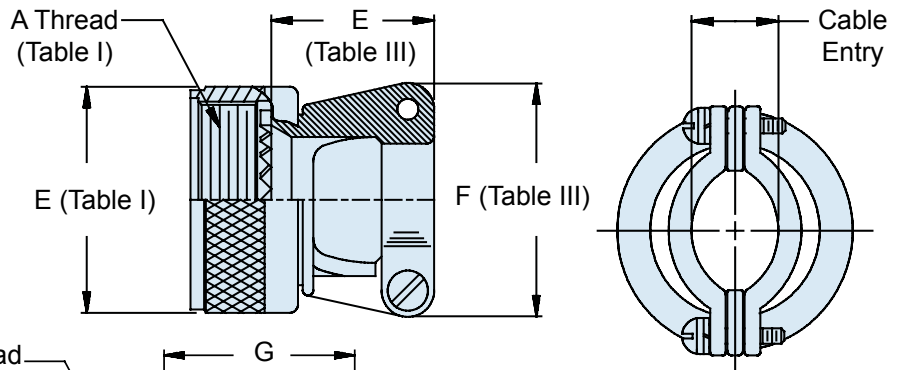

SELF-LOCKING ROTATABLE COUPLING

APPLICATION NOTES

1. Cable range is defined as the accommodation range for the wire bundle or cable. Dimensions shown are not intended for inspection criteria.
2. Metric dimensions (mm) are indicated in parentheses.

TABLE II: FINISHES

Symbol	Finish
B	Cadmium Plate, Olive Drab
C	Anodize, Black
G	Hard Coat, Anodic
GB	Black Anodize, Hard Coat
M	Electroless Nickel
N	Cad Plate, Olive Drab over Electroless Nickel
NF	Cadmium Plate, Olive Drab over Electroless Nickel
MT	Nickel Fluorocarbon Polymer
Z1	Stainless Steel Passivate
ZN	Zinc-Nickel

TABLE III: CABLE ENTRY

Shell Size	Cable Range		G Max	H Max	Cable Range	
	Max	Max			Closed	Open
08/09	.830 (21.1)	.780 (19.8)	.704 (17.9)	.808 (20.5)	.098 (2.5)	.234 (5.9)
10/11	.850 (21.6)	.832 (21.1)	.786 (20.0)	.867 (22.0)	.153 (3.9)	.234 (5.9)
12/13	.900 (22.9)	.988 (25.1)	.979 (24.9)	.929 (23.6)	.190 (4.8)	.328 (8.3)
14/15	.900 (22.9)	1.046 (26.6)	1.039 (26.4)	.992 (25.2)	.260 (6.6)	.457 (11.6)
16/17	.940 (23.9)	1.319 (33.5)	1.188 (30.2)	1.056 (26.8)	.283 (7.2)	.614 (15.6)
18/19	1.020 (25.9)	1.451 (36.9)	1.300 (33.0)	1.233 (31.3)	.325 (8.3)	.634 (16.1)
20/21	1.070 (27.2)	1.557 (39.5)	1.425 (36.2)	1.296 (32.9)	.343 (8.7)	.698 (17.7)
22/23	1.190 (30.2)	1.653 (42.0)	1.550 (39.4)	1.358 (34.5)	.381 (9.7)	.823 (20.9)
24/25	1.220 (31.0)	1.775 (45.1)	1.675 (42.5)	1.420 (36.1)	.418 (10.6)	.853 (21.7)