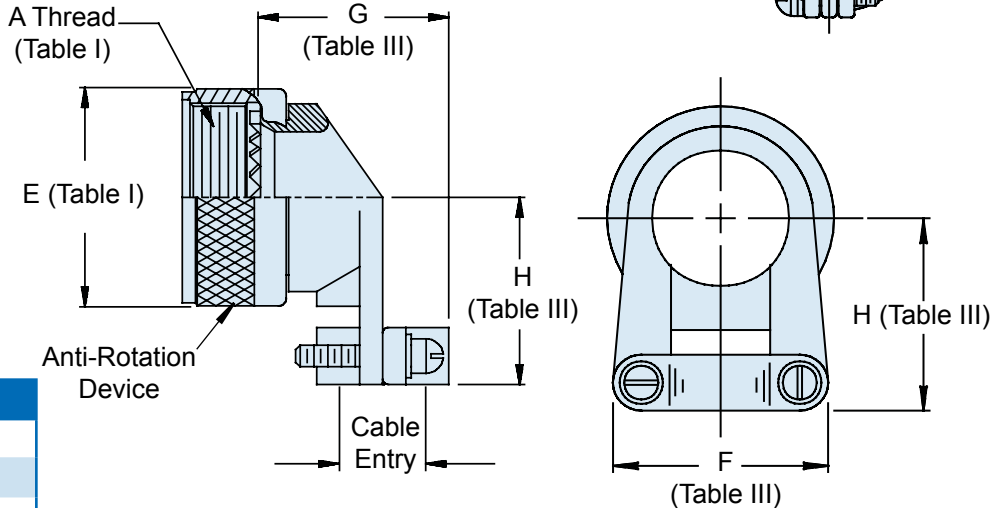

SELF-LOCKING ROTATABLE COUPLING

APPLICATION NOTES

1. Cable range is defined as the accommodation range for the wire bundle or cable. Dimensions shown are not intended for inspection criteria.
2. Metric dimensions (mm) are indicated in parentheses.

TABLE II: FINISHES

Symbol	Finish
B	Cadmium Plate, Olive Drab
C	Anodize, Black
G	Hard Coat, Anodic
GB	Black Anodize, Hard Coat
M	Electroless Nickel
N	Cad Plate, Olive Drab over Electroless Nickel
NF	Cadmium Plate, Olive Drab over Electroless Nickel
MT	Nickel Fluorocarbon Polymer
Z1	Stainless Steel Passivate
ZN	Zinc-Nickel

TABLE III: CABLE ENTRY

Shell Size	Cable Range		G Max	H Max	Cable Range	
	Max	Max			Closed	Open
08/09	.830 (21.1)	.780 (19.8)	.704 (17.9)	.808 (20.5)	.098 (2.5)	.234 (5.9)
10/11	.850 (21.6)	.832 (21.1)	.786 (20.0)	.867 (22.0)	.153 (3.9)	.234 (5.9)
12/13	.900 (22.9)	.988 (25.1)	.979 (24.9)	.929 (23.6)	.190 (4.8)	.328 (8.3)
14/15	.900 (22.9)	1.046 (26.6)	1.039 (26.4)	.992 (25.2)	.260 (6.6)	.457 (11.6)
16/17	.940 (23.9)	1.319 (33.5)	1.188 (30.2)	1.056 (26.8)	.283 (7.2)	.614 (15.6)
18/19	1.020 (25.9)	1.451 (36.9)	1.300 (33.0)	1.233 (31.3)	.325 (8.3)	.634 (16.1)
20/21	1.070 (27.2)	1.557 (39.5)	1.425 (36.2)	1.296 (32.9)	.343 (8.7)	.698 (17.7)
22/23	1.190 (30.2)	1.653 (42.0)	1.550 (39.4)	1.358 (34.5)	.381 (9.7)	.823 (20.9)
24/25	1.220 (31.0)	1.775 (45.1)	1.675 (42.5)	1.420 (36.1)	.418 (10.6)	.853 (21.7)