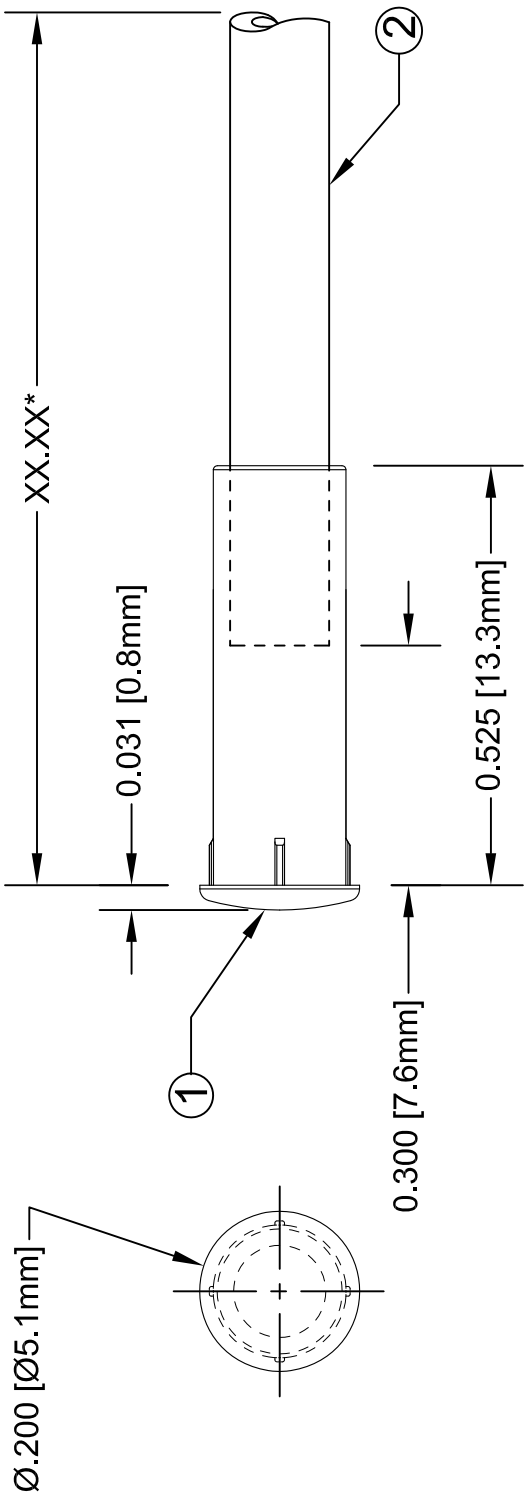

**THE DATASHEET OF
PM5-C2031-10.00**

ITEM	Q'TY	PART NUMBER	PART DESCRIPTION
1	1	FLP-LC2	LENS CAP, FLEXIBLE LIGHT-PIPE, 5mm ROUND
2	1	FLPS2031-XX.X	2mm LIGHT PIPE CABLE, CUT LENGTH IN INCHES

REV.	DESCRIPTION	DATE
A	Engineering Release	

*Length "XX.XX"	Tolerance
2.50" ~ 16.00"	±0.050"
16.25" ~ 40.00"	±0.15"
40.25" ~ 80.00"	±0.30"
80.25" ~ 500.0"	±0.5%

EXAMPLE:
PM5-C2031-6.50

Series ——— Fiber Length in
0.25" Increments

Ø.169^{+0.00}/_{-0.00}
Recommen

STANDARD TOLERANCING (UNLESS OTHERWISE SPECIFIED)	DECIMALS	ANGULAR	DEGREE	POSITION
.X	±.1		X° ±	±
.XX	±.02			
.XXX	±.010			
DESIGNED BY:	Ty Yin			
CHECKED BY:	B. Oliver			
DATE:	04/20			
DATE:	04/20			