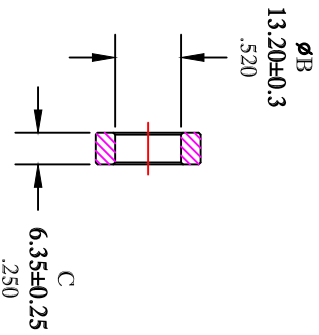

THE DATASHEET OF
5943000601

UNCONTROLLED ~CATALOG~ DRAWING

SIZE	PART NO.	REV.
B	5943000601	~

ELECTRICAL SPECIFICATIONS

$\Sigma l/A(\text{mm}^{-1})$	l_e (mm)	A_e (mm ²)	V_e (mm ³)	L_o (nH)	A_L (nH) @10 KHz <10gauss	$\tan \delta/\mu$ @100 KHz <1gauss
2.1310	51.8	24.3	1261	0.590	470±20%	<50X10E-6

DIMENSIONS
IN MILLIMETERS
DIMENSIONS ARE IN INCHES

 FAIR-RITE PRODUCTS CORP.

TITLE
TOROID

DRAWN BY JSERENCSICS	DATE 07-17-2018	SIZE B	PART NO. 5943000601	REV. ~
CHKD BY		SCALE NONE	SHEET 1	of 1
APPRD BY				