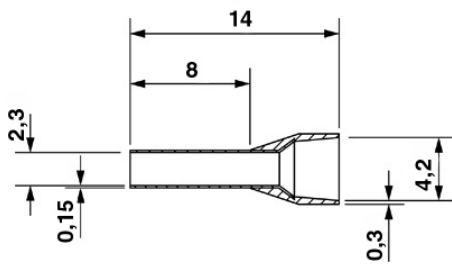

Technical data	
General	
Length (b)	14 mm
Color	blue
Material	E-CU
Sleeve length	8 mm

Inner dimension of the insulating collar (d)	4.2 mm
Ferrule diameter	2.3 mm
Insulating collar thickness	0.3 mm
Sleeve wall thickness	0.15 mm

Certificates / Approvals

Certification

CSA, CSAus

Diagrams/Drawings

Dimensioned drawing

Address

PHOENIX CONTACT Deutschland GmbH
Flachmarktstr. 8
32825 Blomberg, Germany
Phone +49 5235 3 12000
Fax +49 5235 3 41200
<http://www.phoenixcontact.de>