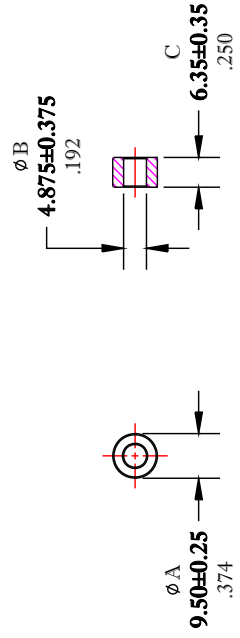

** Not all features are shown in this drawing. For more detailed information, please contact your Fair-Rite representative.

UNCONTROLLED ~ CATALOG ~ DRAWING

SIZE
B

DIMENSIONS
BOLD NUMBERS ARE IN MILLIMETERS
 LIGHT NUMBERS ARE IN INCHES

ELECTRICAL SPECIFICATIONS

$\Sigma L/A(\text{mm}^{-1})$	l_e (mm)	A_e (mm^2)	V_e (mm^3)	L_o (nH)
1.4831	21.0	14.2	297	0.847

FAIR-RITE

TITLE	SHIE		SCALE
DRAWN BY	DATE	SIZE	
D. FOOTE	12/16/2019	B	
CHKD BY			
APPRVD BY			

FR# 61

Looking for pricing, stock, or lifecycle information?

Click below to explore more details on WIN SOURCE:

 [View 2661375102 on WIN SOURCE](#)

 [FAIR-RITE PRODUCTS](#) Information

Optimize Your Supply Chain with WIN SOURCE Solutions