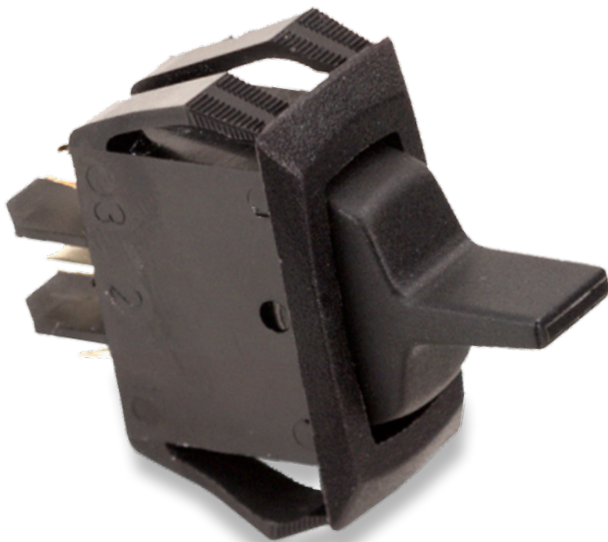

R/RSC-Series

Single Pole Lighted Rocker & Paddle Switches

PRODUCT WEBPAGE

request sample, configure part

Since its introduction, the Corvette switch has become the barometer for versatility and performance in the switch market. Self cleaning contacts, international approvals, along with a wide variety of circuits, ratings, and actuator options make the Corvette the switch of choice for many markets.

1	10-20	125-250	6-24
Pole	Amps	VAC	VDC

Typical Applications

- Office Lighting
- HVAC
- Commercial Food
- Medical Equipment
- Appliance
- On-Highway
- Lawn & Garden

Tech Specs

Dielectric Strength

UL/CSA: 1000V - live to dead metal parts
 VDE: 4000V - live to dead metal parts;
 750V - across open contacts

Electrical Life

100,000 cycles

Operating Temperature

32°F to 185°F (0°C to 85°C)

Ordering Scheme

Sample Part Number **RA901 - V B - B - 9 - V**

Selection 1 2 3 4 5 6

1. SERIES