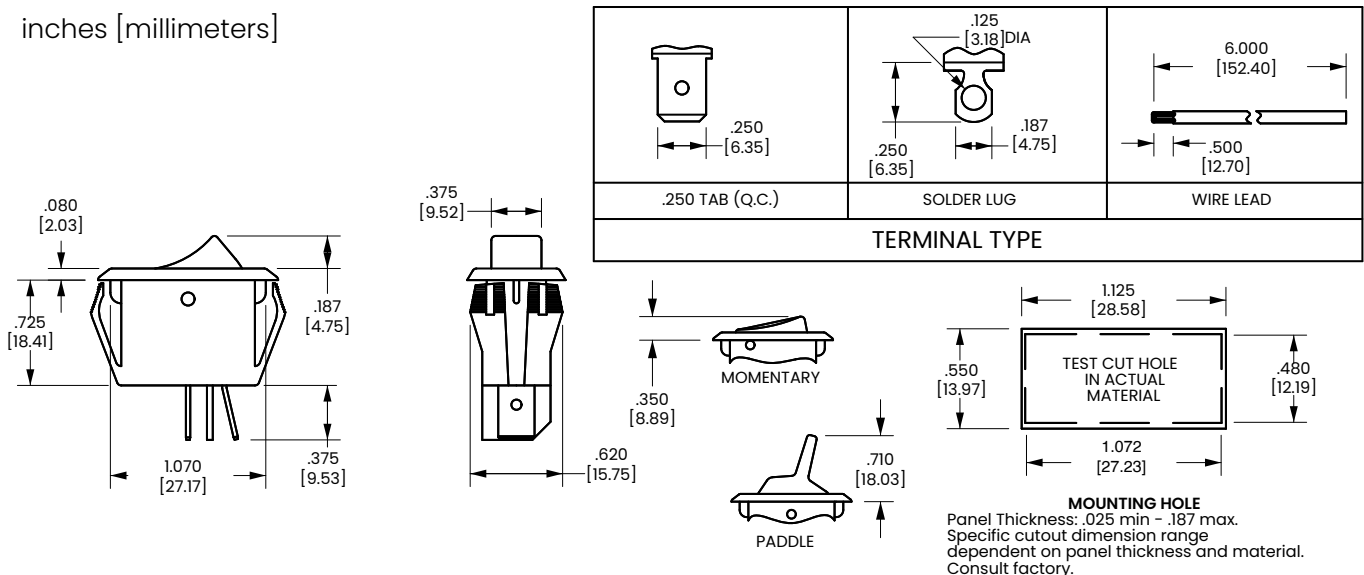

3 Not rated at 3/4 HP 125-250 VAC

() indicates momentary function.

[Configure Complete Part Number >](#)

[Browse Standard Parts >](#)

Dimensional Specs

inches [millimeters]

Looking for pricing, stock, or lifecycle information?