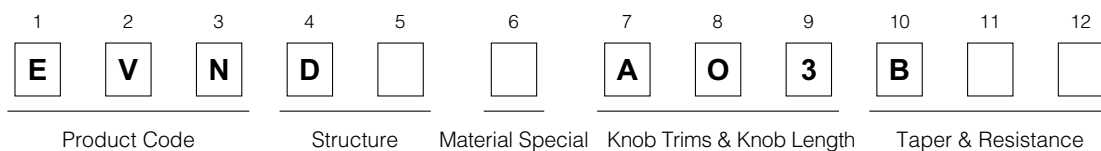

**THE DATASHEET OF
EVND8AA03B52**

6FE Square Trimmer Potentiometers

Type: **EVND**

■ Features

- Top-adjust or side-adjust available
- Radial taping supported
- High reliability (dustproof construction)

■ Recommended Applications

- Audio Visual Equipment, Home Electrical Appliances

■ Explanation of Part Numbers

■ Specifications

Electrical Specifications	Nominal Total Resistance	1 k Ω , 2 k Ω , 5 k Ω , 10 k Ω , 20 k Ω , 50 k Ω , 100 k Ω , 200 k Ω , 500 k Ω , 1 M Ω
	Taper	B
	Rating	R \leq 500 k Ω : 0.1 W 50 V (50 °C) R>500 k Ω : 0.1 W 25 V (50 °C)
	Residual Resistance	1 k Ω \leq R \leq 2 k Ω : 60 Ω max. 2 k Ω <R \leq 1 M Ω : 3 % max., or 200 Ω max. whichever smaller
Mechanical Specifications	Rotation Angle	210 ° \pm 20 °
	Rotation Torque	2 mN·m to 25 mN·m
	Stopper Strength	Surface : 75 mN·m, reverse side : 35 mN·m
Endurance	Operating Life	100 cycles
	Resistance to Soldering Heat	240 °C to 280 °C : 5 s max., 280 °C to 300 °C : 3 s max.
	Resistance to Damp	After 350 hours : R \leq 100 k Ω +15 % -0 %, : 100 k Ω <R \leq 1 M Ω +20 % -0 %
	Endurance under Damp	After 350 hours : 1.5 h ON 0.5 h OFF : R \leq 100 k Ω \pm 15 %, : 100 k Ω <R \leq 1 M Ω \pm 20 %
	Endurance under High Temperature	70 °C \pm 3 °C After 250 hours +5 %, -15 %
Minimum Quantity/Packing Unit		EVND2A, EVND8A : 500 pcs. Polyethylene Bag (Bulk) EVNDJA, EVNDXA, EVNDCA : 1000 pcs. Radial Taping (Reel Pack)
Quantity/Carton		EVND2A, EVND8A : 5000 pcs. EVNDJA, EVNDXA, EVNDCA : 10000 pcs.

■ Dimensions in mm (not to scale)

● Side-adjust EVND2A

<p>No. 1</p> 	 <p style="text-align: center;">Knob color Orange yellow</p>
--	--

● Top-adjust EVND8A

<p>No. 2</p> 	 <p style="text-align: center;">Knob color Orange yellow</p>
--	---