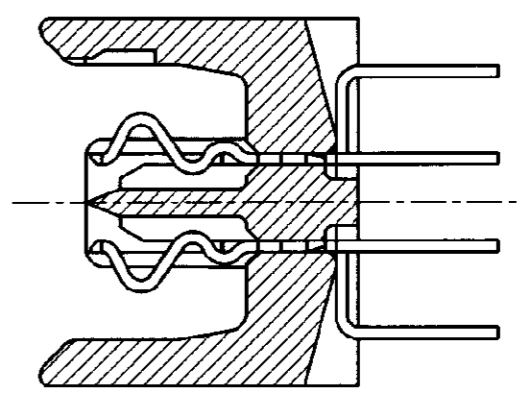

**THE DATASHEET OF**  
**5917631-4**

NUMBER C-5917631  
METRIC

DIMENSIONS IN MILLIMETERS. DO NOT SCALE PRINT

PRINT DIST

- NOTE:
- ① MATERIAL: HOUSING; THERMOPLASTICS (UL 94V-0) BLACK  
CONTACT: COPPER ALLOY
  - ② FINISH: CONTACT: Au AT CONTACT AREA  
TIN AT TINE, OVER Ni
  - 3. THESE PRODUCTS WERE COATED BY ANTI-FLUX MIGRATION AGENT.
  - ④ OBSOLETE

④	29	36.83	49	62.23	—	102.87	38.63	64.03	104.67	108.11	115.49	0.76μm	160	2	7
④	19	24.13	39	49.53	—	77.47	25.93	51.33	79.27	82.71	90.09	0.76μm	120	2	5
④	—	—	—	—	49	62.23	—	—	64.03	67.47	74.85	0.76μm	100	2	4
④	—	—	—	—	39	49.53	—	—	51.33	54.77	62.15	0.76μm	80	2	3
④	39	49.53	49	62.23	—	115.57	51.33	64.03	117.37	120.81	128.19	0.3μm	180	—	8
④	29	36.83	49	62.23	—	102.87	38.63	64.03	104.67	108.11	115.49	0.3μm	160	—	7
	29	36.83	39	49.53	—	90.17	38.63	51.33	91.97	95.41	102.79	0.3μm	140	—	-6
	19	24.13	39	49.53	—	77.47	25.93	51.33	79.27	82.71	90.09	0.3μm	120	—	-5
	—	—	—	—	49	62.23	—	—	64.03	67.47	74.85	0.3μm	100	—	-4
	—	—	—	—	39	49.53	—	—	51.33	54.77	62.15	0.3μm	80	—	-3
	—	—	—	—	29	36.83	—	—	38.63	42.07	49.45	0.3μm	60	—	-2
	—	—	—	—	19	24.13	—	—	25.93	29.37	36.75	0.3μm	40	—	5917631-1
	a	A	b	B	c	C	D	E	F	G	H	GOLD PLATING	Pos.	P/N	A

WIRE RANGE		INSULATION DIA		NAME	
mm <sup>2</sup> (AWG - )		- mmφ		AMP FH CONNECTOR PLUG (VERTICAL)	
MATERIAL		FINISH		GENERAL TOLERANCE	
①		②		0<≦10 : ±0.2 10<≦30 : ±0.25 30<≦100 : ±0.3 ANGLES : ±3°	
DE. T.KAWAMAE		APP. IENOMOTO		SIZE	LOC
09JUN04		09JUN04		B	J
09JUN04		09JUN04		NUMBER C-5917631	
IENOMOTO		IENOMOTO		SCALE	REV.
				NTS	A
				SHEET 1 OF 1	