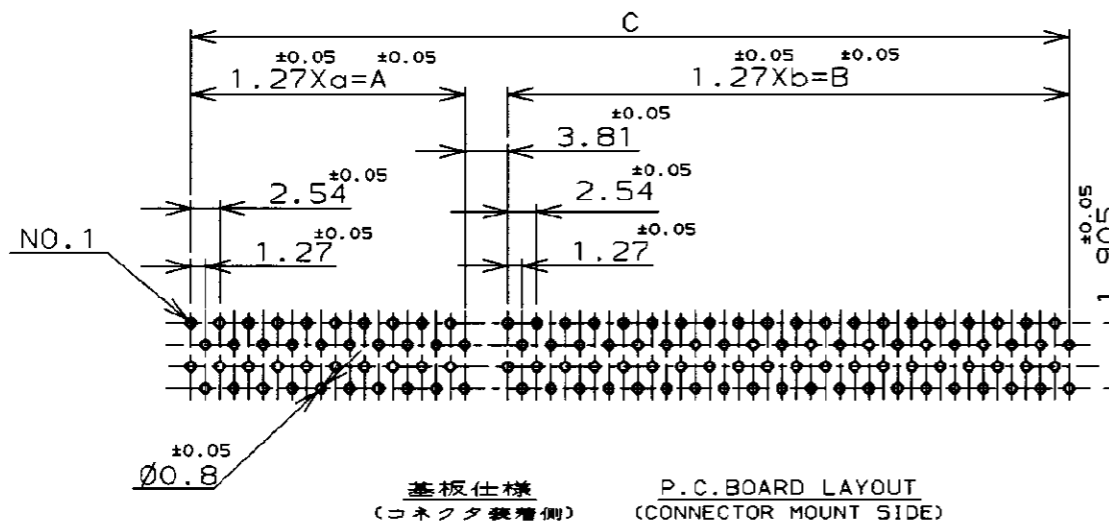

**THE DATASHEET OF**  
**5917631-4**

NUMBER C-5917631  
METRIC

DIMENSIONS IN MILLIMETERS. DO NOT SCALE PRINT

PRINT DIST

- NOTE:
- ① MATERIAL: HOUSING; THERMOPLASTICS (UL 94V-0) BLACK  
CONTACT: COPPER ALLOY
  - ② FINISH: CONTACT: Au AT CONTACT AREA  
TIN AT TINE, OVER Ni
  - 3. THESE PRODUCTS WERE COATED BY ANTI-FLUX MIGRATION AGENT.
  - ④ OBSOLETE

④	29	36.83	49	62.23	—	102.87	38.63	64.03	104.67	108.11	115.49	0.76μm	160	2	7
④	19	24.13	39	49.53	—	77.47	25.93	51.33	79.27	82.71	90.09	0.76μm	120	2	5
④	—	—	—	—	49	62.23	—	—	64.03	67.47	74.85	0.76μm	100	2	4
④	—	—	—	—	39	49.53	—	—	51.33	54.77	62.15	0.76μm	80	2	3
④	39	49.53	49	62.23	—	115.57	51.33	64.03	117.37	120.81	128.19	0.3μm	180	—	8
④	29	36.83	49	62.23	—	102.87	38.63	64.03	104.67	108.11	115.49	0.3μm	160	—	7
	29	36.83	39	49.53	—	90.17	38.63	51.33	91.97	95.41	102.79	0.3μm	140	—	-6
	19	24.13	39	49.53	—	77.47	25.93	51.33	79.27	82.71	90.09	0.3μm	120	—	-5
	—	—	—	—	49	62.23	—	—	64.03	67.47	74.85	0.3μm	100	—	-4
	—	—	—	—	39	49.53	—	—	51.33	54.77	62.15	0.3μm	80	—	-3
	—	—	—	—	29	36.83	—	—	38.63	42.07	49.45	0.3μm	60	—	-2
	—	—	—	—	19	24.13	—	—	25.93	29.37	36.75	0.3μm	40	—	5917631-1
	a	A	b	B	c	C	D	E	F	G	H	GOLD PLATING	Pos.	P/N	A