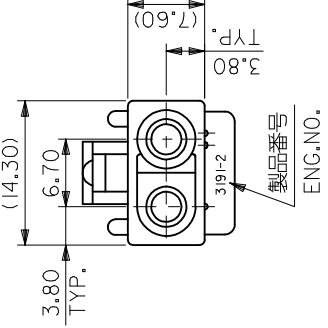

THE DATASHEET OF
0039036025

10 9 8 7 6 5 4 3

注) NOTE.
 1. () 内寸法 (DIMENSIONS)
 2. 材料：表参照 MATERIAL:
 3. 色：表参照 COLOR: SEE

F

E

D

C

B

A

tp_frame A3_J ME_S
 Rev G 2012/01/25

3 4 5 6 7 8 9

NATURAL
BLUE
RED
NATURAL
色
COLOR

GENERAL TOLERANCES (UNLESS SPECIFIED)		DIMENSION STYLE	
10 UNDER	± 0.25	MM ONLY	2
10 OVER	± 0.3	DRAWN BY	K. KOHAMA
30 OVER	± 0.35	CHECKED BY	T. YAMAGUCHI
ANGULAR	± 0.35	DATE	'00/03/28
DRAFT WHERE APPLICABLE MUST REMAIN WITHIN DIMENSIONS		APPROVED BY	M. FUKUSHIMA
		DATE	'00/03/31
		MATERIAL NO.	DOCUM
		SEE CHART	
		SIZE	A3
		THIS DRAWING CONTAINS INCORPORATED AND SHOULD	