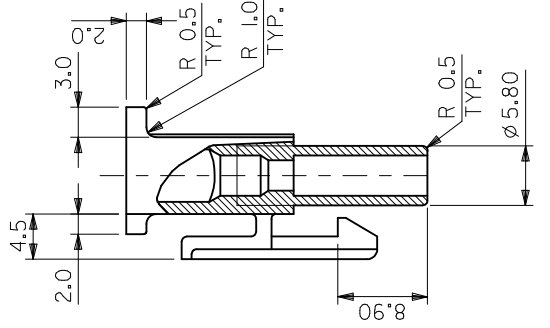

THE DATASHEET OF
0039036025

10 9 8 7 6 5 4 3

注) NOTE.
 1. () 内寸法 (DIMENSIONS)
 2. 材料：表参照 MATERIAL:
 3. 色：表参照 COLOR: SEE

F

E

D

C

B

A

tp_frame A3_J ME_S
 Rev G 2012/01/25

3 4 5 6 7 8 9

NATURAL
BLUE
RED
NATURAL
色
COLOR

GENERAL TOLERANCES (UNLESS SPECIFIED)		DIMENSION STYLE	
10 UNDER	± 0.25	MM ONLY	2
10 OVER	± 0.3	DRAWN BY	K. KOHAMA
30 OVER	± 0.35	CHECKED BY	T. YAMAGUCHI
ANGULAR	± 0.35	DATE	'00/03/28
DRAFT WHERE APPLICABLE MUST REMAIN WITHIN DIMENSIONS		APPROVED BY	M. FUKUSHIMA
		DATE	'00/03/31
		MATERIAL NO.	DOCUM
		SEE CHART	
		SIZE	A3
		THIS DRAWING CONTAINS INCORPORATED AND SHOULD	