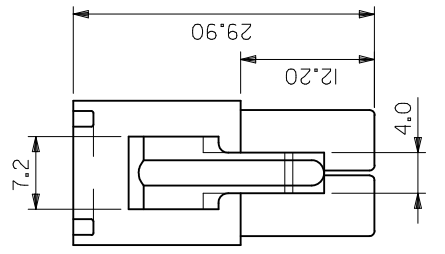

THE DATASHEET OF
0039036025

10 9 8 7 6 5 4 3

注) NOTE.
 1. () 内寸法 (DIMENSIONS)
 2. 材料：表参照 MATERIAL:
 3. 色：表参照 COLOR: SEE

F

E

D

C

B

A

tp_frame A3_J ME_S
 Rev G 2012/01/25

3 4 5 6 7 8 9

NATURAL
BLUE
RED
NATURAL
色
COLOR

GENERAL TOLERANCES (UNLESS SPECIFIED)		DIMENSION STYLE	
10 UNDER	± 0.25	MM ONLY	2
10 OVER	± 0.3	DRAWN BY	K. KOHAMA
30 OVER	± 0.35	CHECKED BY	T. YAMAGUCHI
ANGULAR	± 0.35	DATE	'00/03/28
DRAFT WHERE APPLICABLE MUST REMAIN WITHIN DIMENSIONS		APPROVED BY	M. FUKUSHIMA
		DATE	'00/03/31
		MATERIAL NO.	DOCUM
		SEE CHART	
		SIZE	A3
		THIS DRAWING CONTAINS INCORPORATED AND SHOULD	