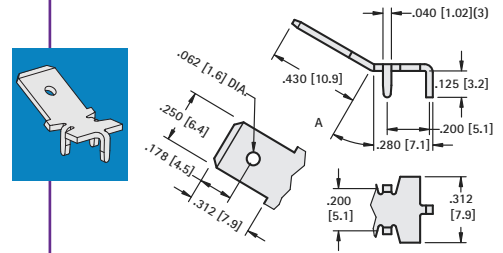

# .250 (6.4) PC QUICK-FIT MALE TABS

**.250 (6.4) TAB**

CAT. NO.	MATERIAL	MTG. HOLES
<b>1287</b>	.032 (.80) Brass, Tin Plate	.052 (1.3) Dia.

**.250 (6.4) TAB**

**STURDI-MOUNT**

CAT. NO.	MATERIAL	MTG. HOLES
<b>1287-ST</b>	.032 (.80) Brass, Tin Plate	.052 (1.3) Dia.

**DUAL .110 (2.8)/.250 (6.4) TAB**

CAT. NO.	MATERIAL	MTG. HOLES
<b>1282</b>	.032 (.80) Brass, Tin Plate	.052 (1.3) Dia.

**.250 (6.4) TAB**

**STURDI-MOUNT**

**MATERIAL:** .032 (.80) Brass, Matte Tin Plate

CAT. NO.	ANGLE A	MTG. HOLES
<b>4901</b>	0°	.067 (1.7) Dia.
<b>4914*</b>	90°	

**.250 (6.4) TAB**

**STURDI-MOUNT**

CAT. NO.	MATERIAL	MTG. HOLES
<b>4902</b>	.032 (.80) Brass, Tin Plate	.067 (1.7) Dia.

**.250 (6.4) TAB**

**STURDI-MOUNT**

**MATERIAL:** .032 (.80) Brass, Matte Tin Plate

CAT. NO.	ANGLE A	MTG. HOLES
<b>4910</b>	0°	.052 (1.3) Dia.
<b>4908</b>	30°	
<b>4912</b>	60°	

**.250 (6.4) TAB**

**MATERIAL:** .032 (.80) Brass, Matte Tin Plate

CAT. NO.	"L"	MTG. HOLES
<b>1289</b>	.540 (13.7)	.052 (1.3) Dia.
<b>1203</b>	.657 (16.7)	
<b>1292</b>	.710 (18.0)	
<b>1225</b>	1.039 (26.4)	