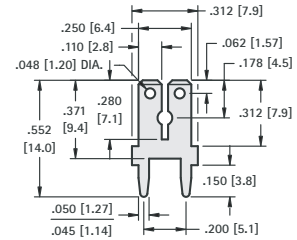

# .250 (6.4) PC QUICK-FIT MALE TABS

**.250 (6.4) TAB**

CAT. NO.	MATERIAL	MTG. HOLES
<b>1287</b>	.032 (.80) Brass, Tin Plate	.052 (1.3) Dia.

**.250 (6.4) TAB**

**STURDI-MOUNT**

CAT. NO.	MATERIAL	MTG. HOLES
<b>1287-ST</b>	.032 (.80) Brass, Tin Plate	.052 (1.3) Dia.

**DUAL .110 (2.8)/.250 (6.4) TAB**

CAT. NO.	MATERIAL	MTG. HOLES
<b>1282</b>	.032 (.80) Brass, Tin Plate	.052 (1.3) Dia.

**.250 (6.4) TAB**

**STURDI-MOUNT**

**MATERIAL:** .032 (.80) Brass, Matte Tin Plate

CAT. NO.	ANGLE A	MTG. HOLES
<b>4901</b>	0°	.067 (1.7) Dia.
<b>4914*</b>	90°	

**.250 (6.4) TAB**

**STURDI-MOUNT**

CAT. NO.	MATERIAL	MTG. HOLES
<b>4902</b>	.032 (.80) Brass, Tin Plate	.067 (1.7) Dia.

**.250 (6.4) TAB**

**STURDI-MOUNT**

**MATERIAL:** .032 (.80) Brass, Matte Tin Plate

CAT. NO.	ANGLE A	MTG. HOLES
<b>4910</b>	0°	.052 (1.3) Dia.
<b>4908</b>	30°	
<b>4912</b>	60°	

**.250 (6.4) TAB**

**MATERIAL:** .032 (.80) Brass, Matte Tin Plate

CAT. NO.	"L"	MTG. HOLES
<b>1289</b>	.540 (13.7)	.052 (1.3) Dia.
<b>1203</b>	.657 (16.7)	
<b>1292</b>	.710 (18.0)	
<b>1225</b>	1.039 (26.4)	