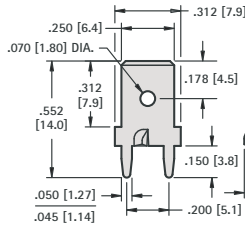

# .250 (6.4) PC QUICK-FIT MALE TABS

**.250 (6.4) TAB**

CAT. NO.	MATERIAL	MTG. HOLES
<b>1287</b>	.032 (.80) Brass, Tin Plate	.052 (1.3) Dia.

**.250 (6.4) TAB**

**STURDI-MOUNT**

CAT. NO.	MATERIAL	MTG. HOLES
<b>1287-ST</b>	.032 (.80) Brass, Tin Plate	.052 (1.3) Dia.

**DUAL .110 (2.8)/.250 (6.4) TAB**

CAT. NO.	MATERIAL	MTG. HOLES
<b>1282</b>	.032 (.80) Brass, Tin Plate	.052 (1.3) Dia.

**.250 (6.4) TAB**

**STURDI-MOUNT**

**MATERIAL:** .032 (.80) Brass, Matte Tin Plate

CAT. NO.	ANGLE A	MTG. HOLES
<b>4901</b>	0°	.067 (1.7) Dia.
<b>4914*</b>	90°	

**.250 (6.4) TAB**

**STURDI-MOUNT**

CAT. NO.	MATERIAL	MTG. HOLES
<b>4902</b>	.032 (.80) Brass, Tin Plate	.067 (1.7) Dia.

**.250 (6.4) TAB**

**STURDI-MOUNT**

**MATERIAL:** .032 (.80) Brass, Matte Tin Plate

CAT. NO.	ANGLE A	MTG. HOLES
<b>4910</b>	0°	.052 (1.3) Dia.
<b>4908</b>	30°	
<b>4912</b>	60°	

**.250 (6.4) TAB**

**MATERIAL:** .032 (.80) Brass, Matte Tin Plate

CAT. NO.	"L"	MTG. HOLES
<b>1289</b>	.540 (13.7)	.052 (1.3) Dia.
<b>1203</b>	.657 (16.7)	
<b>1292</b>	.710 (18.0)	
<b>1225</b>	1.039 (26.4)	