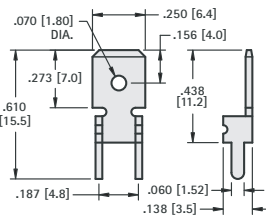

# .250 (6.4) PC QUICK-FIT MALE TABS

**.250 (6.4) TAB**

CAT. NO.	MATERIAL	MTG. HOLES
<b>1287</b>	.032 (.80) Brass, Tin Plate	.052 (1.3) Dia.

**.250 (6.4) TAB**

**STURDI-MOUNT**

CAT. NO.	MATERIAL	MTG. HOLES
<b>1287-ST</b>	.032 (.80) Brass, Tin Plate	.052 (1.3) Dia.

**DUAL .110 (2.8)/.250 (6.4) TAB**

CAT. NO.	MATERIAL	MTG. HOLES
<b>1282</b>	.032 (.80) Brass, Tin Plate	.052 (1.3) Dia.

**.250 (6.4) TAB**

**STURDI-MOUNT**

**MATERIAL:** .032 (.80) Brass, Matte Tin Plate

CAT. NO.	ANGLE A	MTG. HOLES
<b>4901</b>	0°	.067 (1.7) Dia.
<b>4914*</b>	90°	

**.250 (6.4) TAB**

**STURDI-MOUNT**

CAT. NO.	MATERIAL	MTG. HOLES
<b>4902</b>	.032 (.80) Brass, Tin Plate	.067 (1.7) Dia.

**.250 (6.4) TAB**

**STURDI-MOUNT**

**MATERIAL:** .032 (.80) Brass, Matte Tin Plate

CAT. NO.	ANGLE A	MTG. HOLES
<b>4910</b>	0°	.052 (1.3) Dia.
<b>4908</b>	30°	
<b>4912</b>	60°	

**.250 (6.4) TAB**

**MATERIAL:** .032 (.80) Brass, Matte Tin Plate

CAT. NO.	"L"	MTG. HOLES
<b>1289</b>	.540 (13.7)	.052 (1.3) Dia.
<b>1203</b>	.657 (16.7)	
<b>1292</b>	.710 (18.0)	
<b>1225</b>	1.039 (26.4)	