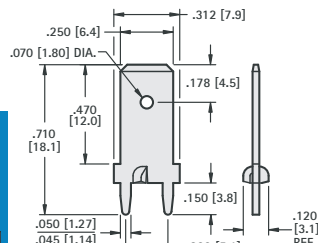

**.250 (6.4) TAB**

**STURDI-MOUNT**

CAT. NO.	MATERIAL	MTG. HOLES
<b>4902</b>	.032 (.80) Brass, Tin Plate	.067 (1.7) Dia.

**.250 (6.4) TAB**

**STURDI-MOUNT**

**MATERIAL:** .032 (.80) Brass, Matte Tin Plate

CAT. NO.	ANGLE A	MTG. HOLES
<b>4910</b>	0°	.052 (1.3) Dia.
<b>4908</b>	30°	
<b>4912</b>	60°	

**.250 (6.4) TAB**

**MATERIAL:** .032 (.80) Brass, Matte Tin Plate

CAT. NO.	"L"	MTG. HOLES
<b>1289</b>	.540 (13.7)	.052 (1.3) Dia.
<b>1203</b>	.657 (16.7)	
<b>1292</b>	.710 (18.0)	
<b>1225</b>	1.039 (26.4)	

**.250 (6.4) TAB**

**STURDI-MOUNT**

CAT. NO.	MATERIAL	MTG. HOLES
<b>1289-ST</b>	.032 (.80) Brass, Tin Plate	.052 (1.3) Dia.

**.250 (6.4) TAB**

CAT. NO.	MATERIAL	MTG. HOLES
<b>1281</b>	.032 (.80) Brass, Tin Plate	.052 (1.3) Dia.

**.250 (6.4) TAB**

CAT. NO.	MATERIAL	MTG. HOLES
<b>4966</b>	.032 (.80) Brass, Tin Plate	.056 (1.4) Dia.

**.250 (6.4) TAB**

CAT. NO.	MATERIAL	MTG. HOLES
<b>1266</b>	.032 (.80) Brass, Tin Plate	.052 (1.3) Dia.