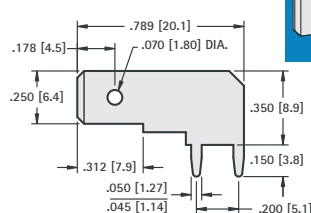

**.250 (6.4) TAB**

**MATERIAL:** .032 (.80) Brass, Matte Tin Plate

CAT. NO.	"L"	MTG. HOLES
<b>1289</b>	.540 (13.7)	.052 (1.3) Dia.
<b>1203</b>	.657 (16.7)	
<b>1292</b>	.710 (18.0)	
<b>1225</b>	1.039 (26.4)	

**.250 (6.4) TAB**

**STURDI-MOUNT**

CAT. NO.	MATERIAL	MTG. HOLES
<b>1289-ST</b>	.032 (.80) Brass, Tin Plate	.052 (1.3) Dia.

**.250 (6.4) TAB**

CAT. NO.	MATERIAL	MTG. HOLES
<b>1281</b>	.032 (.80) Brass, Tin Plate	.052 (1.3) Dia.

**.250 (6.4) TAB**

CAT. NO.	MATERIAL	MTG. HOLES
<b>4966</b>	.032 (.80) Brass, Tin Plate	.056 (1.4) Dia.

**.250 (6.4) TAB**

CAT. NO.	MATERIAL	MTG. HOLES
<b>1266</b>	.032 (.80) Brass, Tin Plate	.052 (1.3) Dia.

**.250 (6.4) TAB**

CAT. NO.	MATERIAL	MTG. HOLES
<b>1265*</b>	.032 (.80) Brass, Tin Plate	.106 (2.7) Dia.

\* Not UL Recognized