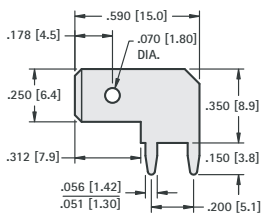

**.250 (6.4) TAB**

**MATERIAL:** .032 (.80) Brass, Matte Tin Plate

CAT. NO.	"L"	MTG. HOLES
<b>1289</b>	.540 (13.7)	.052 (1.3) Dia.
<b>1203</b>	.657 (16.7)	
<b>1292</b>	.710 (18.0)	
<b>1225</b>	1.039 (26.4)	

**.250 (6.4) TAB**

**STURDI-MOUNT**

CAT. NO.	MATERIAL	MTG. HOLES
<b>1289-ST</b>	.032 (.80) Brass, Tin Plate	.052 (1.3) Dia.

**.250 (6.4) TAB**

CAT. NO.	MATERIAL	MTG. HOLES
<b>1281</b>	.032 (.80) Brass, Tin Plate	.052 (1.3) Dia.

**.250 (6.4) TAB**

CAT. NO.	MATERIAL	MTG. HOLES
<b>4966</b>	.032 (.80) Brass, Tin Plate	.056 (1.4) Dia.

**.250 (6.4) TAB**

CAT. NO.	MATERIAL	MTG. HOLES
<b>1266</b>	.032 (.80) Brass, Tin Plate	.052 (1.3) Dia.

**.250 (6.4) TAB**

CAT. NO.	MATERIAL	MTG. HOLES
<b>1265*</b>	.032 (.80) Brass, Tin Plate	.106 (2.7) Dia.

\* Not UL Recognized