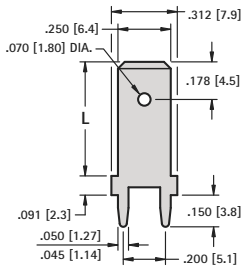

# .250 (6.4) PC QUICK-FIT MALE TABS

**.250 (6.4) TAB**

CAT. NO.	MATERIAL	MTG. HOLES
<b>1287</b>	.032 (.80) Brass, Tin Plate	.052 (1.3) Dia.

**.250 (6.4) TAB**

**STURDI-MOUNT**

CAT. NO.	MATERIAL	MTG. HOLES
<b>1287-ST</b>	.032 (.80) Brass, Tin Plate	.052 (1.3) Dia.

**DUAL .110 (2.8)/.250 (6.4) TAB**

CAT. NO.	MATERIAL	MTG. HOLES
<b>1282</b>	.032 (.80) Brass, Tin Plate	.052 (1.3) Dia.

**.250 (6.4) TAB**

**STURDI-MOUNT**

**MATERIAL:** .032 (.80) Brass, Matte Tin Plate

CAT. NO.	ANGLE A	MTG. HOLES
<b>4901</b>	0°	.067 (1.7) Dia.
<b>4914*</b>	90°	

**.250 (6.4) TAB**

**STURDI-MOUNT**

CAT. NO.	MATERIAL	MTG. HOLES
<b>4902</b>	.032 (.80) Brass, Tin Plate	.067 (1.7) Dia.

**.250 (6.4) TAB**

**STURDI-MOUNT**

**MATERIAL:** .032 (.80) Brass, Matte Tin Plate

CAT. NO.	ANGLE A	MTG. HOLES
<b>4910</b>	0°	.052 (1.3) Dia.
<b>4908</b>	30°	
<b>4912</b>	60°	

**.250 (6.4) TAB**

**MATERIAL:** .032 (.80) Brass, Matte Tin Plate

CAT. NO.	"L"	MTG. HOLES
<b>1289</b>	.540 (13.7)	.052 (1.3) Dia.
<b>1203</b>	.657 (16.7)	
<b>1292</b>	.710 (18.0)	
<b>1225</b>	1.039 (26.4)	