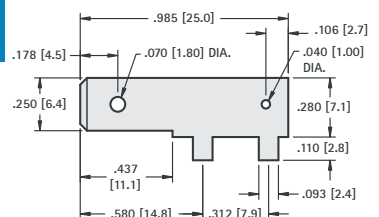

**.250 (6.4) TAB**

**MATERIAL:** .032 (.80) Brass, Matte Tin Plate

CAT. NO.	"L"	MTG. HOLES
<b>1289</b>	.540 (13.7)	.052 (1.3) Dia.
<b>1203</b>	.657 (16.7)	
<b>1292</b>	.710 (18.0)	
<b>1225</b>	1.039 (26.4)	

**.250 (6.4) TAB**

**STURDI-MOUNT**

CAT. NO.	MATERIAL	MTG. HOLES
<b>1289-ST</b>	.032 (.80) Brass, Tin Plate	.052 (1.3) Dia.

**.250 (6.4) TAB**

CAT. NO.	MATERIAL	MTG. HOLES
<b>1281</b>	.032 (.80) Brass, Tin Plate	.052 (1.3) Dia.

**.250 (6.4) TAB**

CAT. NO.	MATERIAL	MTG. HOLES
<b>4966</b>	.032 (.80) Brass, Tin Plate	.056 (1.4) Dia.

**.250 (6.4) TAB**

CAT. NO.	MATERIAL	MTG. HOLES
<b>1266</b>	.032 (.80) Brass, Tin Plate	.052 (1.3) Dia.

**.250 (6.4) TAB**

CAT. NO.	MATERIAL	MTG. HOLES
<b>1265*</b>	.032 (.80) Brass, Tin Plate	.106 (2.7) Dia.

\* Not UL Recognized