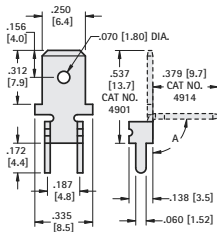

# .250 (6.4) PC QUICK-FIT MALE TABS

**.250 (6.4) TAB**

CAT. NO.	MATERIAL	MTG. HOLES
<b>1287</b>	.032 (.80) Brass, Tin Plate	.052 (1.3) Dia.

**.250 (6.4) TAB**

**STURDI-MOUNT**

CAT. NO.	MATERIAL	MTG. HOLES
<b>1287-ST</b>	.032 (.80) Brass, Tin Plate	.052 (1.3) Dia.

**DUAL .110 (2.8)/.250 (6.4) TAB**

CAT. NO.	MATERIAL	MTG. HOLES
<b>1282</b>	.032 (.80) Brass, Tin Plate	.052 (1.3) Dia.

**.250 (6.4) TAB**

**STURDI-MOUNT**

**MATERIAL:** .032 (.80) Brass, Matte Tin Plate

CAT. NO.	ANGLE A	MTG. HOLES
<b>4901</b>	0°	.067 (1.7) Dia.
<b>4914*</b>	90°	

**.250 (6.4) TAB**

**STURDI-MOUNT**

CAT. NO.	MATERIAL	MTG. HOLES
<b>4902</b>	.032 (.80) Brass, Tin Plate	.067 (1.7) Dia.

**.250 (6.4) TAB**

**STURDI-MOUNT**

**MATERIAL:** .032 (.80) Brass, Matte Tin Plate

CAT. NO.	ANGLE A	MTG. HOLES
<b>4910</b>	0°	.052 (1.3) Dia.
<b>4908</b>	30°	
<b>4912</b>	60°	

**.250 (6.4) TAB**

**MATERIAL:** .032 (.80) Brass, Matte Tin Plate

CAT. NO.	"L"	MTG. HOLES
<b>1289</b>	.540 (13.7)	.052 (1.3) Dia.
<b>1203</b>	.657 (16.7)	
<b>1292</b>	.710 (18.0)	
<b>1225</b>	1.039 (26.4)	