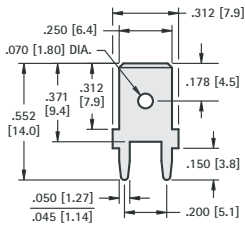

# .250 (6.4) PC QUICK-FIT MALE TABS

**.250 (6.4) TAB**

CAT. NO.	MATERIAL	MTG. HOLES
<b>1287</b>	.032 (.80) Brass, Tin Plate	.052 (1.3) Dia.

**.250 (6.4) TAB**

**STURDI-MOUNT**

CAT. NO.	MATERIAL	MTG. HOLES
<b>1287-ST</b>	.032 (.80) Brass, Tin Plate	.052 (1.3) Dia.

**DUAL .110 (2.8)/.250 (6.4) TAB**

CAT. NO.	MATERIAL	MTG. HOLES
<b>1282</b>	.032 (.80) Brass, Tin Plate	.052 (1.3) Dia.

**.250 (6.4) TAB**

**STURDI-MOUNT**

**MATERIAL:** .032 (.80) Brass, Matte Tin Plate

CAT. NO.	ANGLE A	MTG. HOLES
<b>4901</b>	0°	.067 (1.7) Dia.
<b>4914*</b>	90°	

**.250 (6.4) TAB**

**STURDI-MOUNT**

CAT. NO.	MATERIAL	MTG. HOLES
<b>4902</b>	.032 (.80) Brass, Tin Plate	.067 (1.7) Dia.

**.250 (6.4) TAB**

**STURDI-MOUNT**

**MATERIAL:** .032 (.80) Brass, Matte Tin Plate

CAT. NO.	ANGLE A	MTG. HOLES
<b>4910</b>	0°	.052 (1.3) Dia.
<b>4908</b>	30°	
<b>4912</b>	60°	

**.250 (6.4) TAB**

**MATERIAL:** .032 (.80) Brass, Matte Tin Plate

CAT. NO.	"L"	MTG. HOLES
<b>1289</b>	.540 (13.7)	.052 (1.3) Dia.
<b>1203</b>	.657 (16.7)	
<b>1292</b>	.710 (18.0)	
<b>1225</b>	1.039 (26.4)	