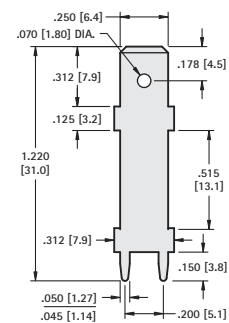

**.250 (6.4) TAB**

**STURDI-MOUNT**

CAT. NO.	MATERIAL	MTG. HOLES
<b>4902</b>	.032 (.80) Brass, Tin Plate	.067 (1.7) Dia.

**.250 (6.4) TAB**

**STURDI-MOUNT**

**MATERIAL:** .032 (.80) Brass, Matte Tin Plate

CAT. NO.	ANGLE A	MTG. HOLES
<b>4910</b>	0°	.052 (1.3) Dia.
<b>4908</b>	30°	
<b>4912</b>	60°	

**.250 (6.4) TAB**

**MATERIAL:** .032 (.80) Brass, Matte Tin Plate

CAT. NO.	"L"	MTG. HOLES
<b>1289</b>	.540 (13.7)	.052 (1.3) Dia.
<b>1203</b>	.657 (16.7)	
<b>1292</b>	.710 (18.0)	
<b>1225</b>	1.039 (26.4)	

**.250 (6.4) TAB**

**STURDI-MOUNT**

CAT. NO.	MATERIAL	MTG. HOLES
<b>1289-ST</b>	.032 (.80) Brass, Tin Plate	.052 (1.3) Dia.

**.250 (6.4) TAB**

CAT. NO.	MATERIAL	MTG. HOLES
<b>1281</b>	.032 (.80) Brass, Tin Plate	.052 (1.3) Dia.

**.250 (6.4) TAB**

CAT. NO.	MATERIAL	MTG. HOLES
<b>4966</b>	.032 (.80) Brass, Tin Plate	.056 (1.4) Dia.

**.250 (6.4) TAB**

CAT. NO.	MATERIAL	MTG. HOLES
<b>1266</b>	.032 (.80) Brass, Tin Plate	.052 (1.3) Dia.