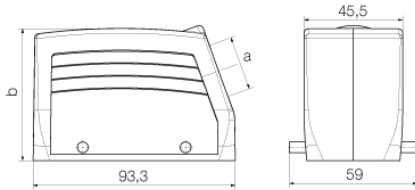

Data sheet...

**HDC enclosures
HDC 16B TSBU 1PG21G**

Weidmüller Interface GmbH & Co. KG
Klingenbergstraße 16
D-32758 Detmold
Germany
Fon: +49 5231 14-0
Fax: +49 5231 14-292083
www.weidmueller.com

Drawings