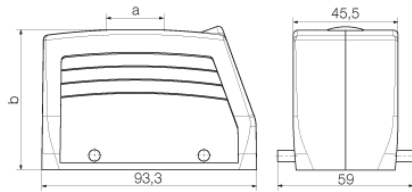

Data sheet...

**HDC enclosures
HDC 16B TOBU 1PG21G**

Weidmüller Interface GmbH & Co. KG
Klingenbergstraße 16
D-32758 Detmold
Germany
Fon: +49 5231 14-0
Fax: +49 5231 14-292083
www.weidmueller.com

Drawings