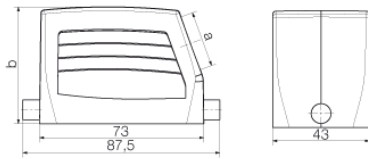

Data sheet...

**HDC enclosures
HDC 10B TSLU 1PG16G**

Weidmüller Interface GmbH & Co. KG
Klingenbergstraße 16
D-32758 Detmold
Germany
Fon: +49 5231 14-0
Fax: +49 5231 14-292083
www.weidmueller.com

Drawings