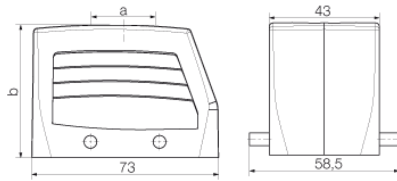

Data sheet...

**HDC enclosures
HDC 10B TOBU 1PG21G**

Weidmüller Interface GmbH & Co. KG
Klingenbergstraße 16
D-32758 Detmold
Germany
Fon: +49 5231 14-0
Fax: +49 5231 14-292083
www.weidmueller.com

Drawings