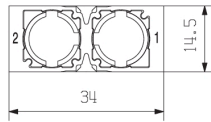

Data sheet

**ModuPlug
HDC MBUS 2 MC**

Weidmüller Interface GmbH & Co. KG
Klingenbergstraße 16
D-32758 Detmold
Germany
Fon: +49 5231 14-0
Fax: +49 5231 14-292083
www.weidmueller.com

Drawings