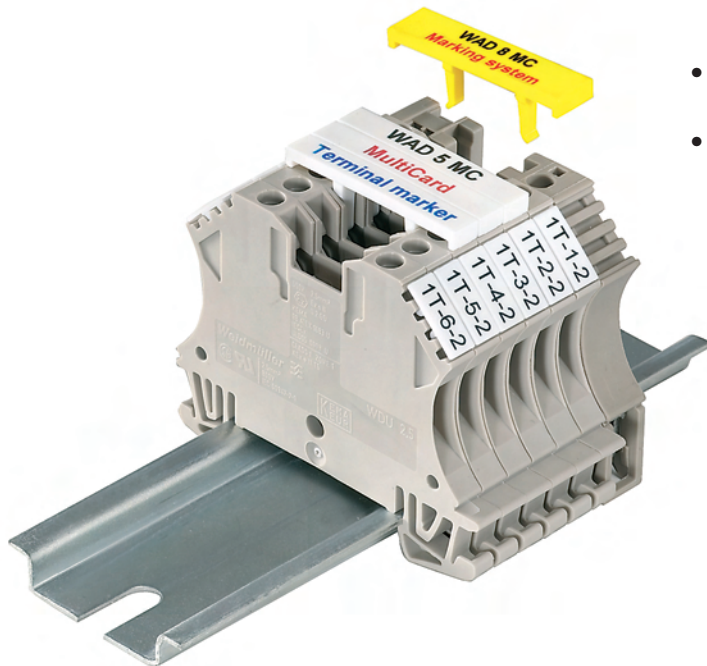

## Terminal marker WAD

# NEW

- Top-quality and resistant printing with PrintJet printer
- WAD marker and cover for the terminals of the W-series and end brackets WEW 35/2 and ZEW 35/2
- Available as neutral marker, custom printing or with lightning flash
- Fast and easy assembling