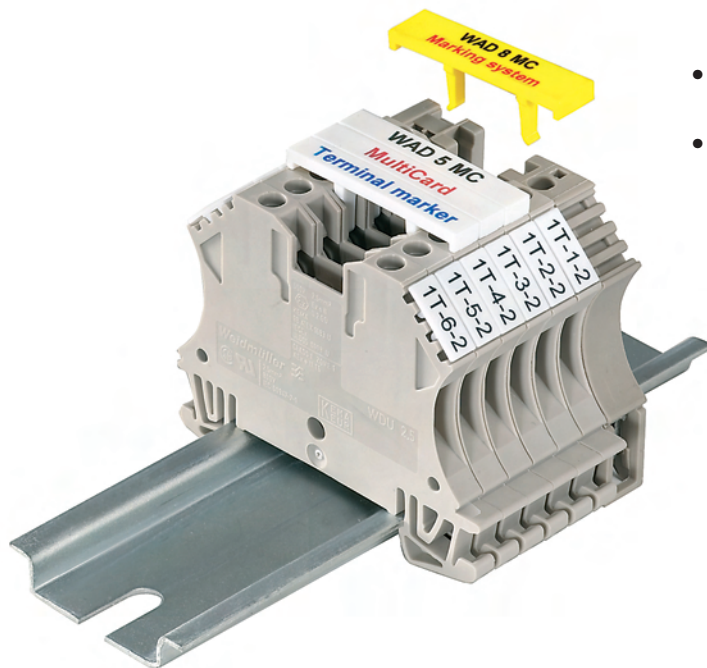

**THE DATASHEET OF**  
**1120470000**

## Terminal marker WAD

# NEW

- Top-quality and resistant printing with PrintJet printer
- WAD marker and cover for the terminals of the W-series and end brackets WEW 35/2 and ZEW 35/2
- Available as neutral marker, custom printing or with lightning flash
- Fast and easy assembling