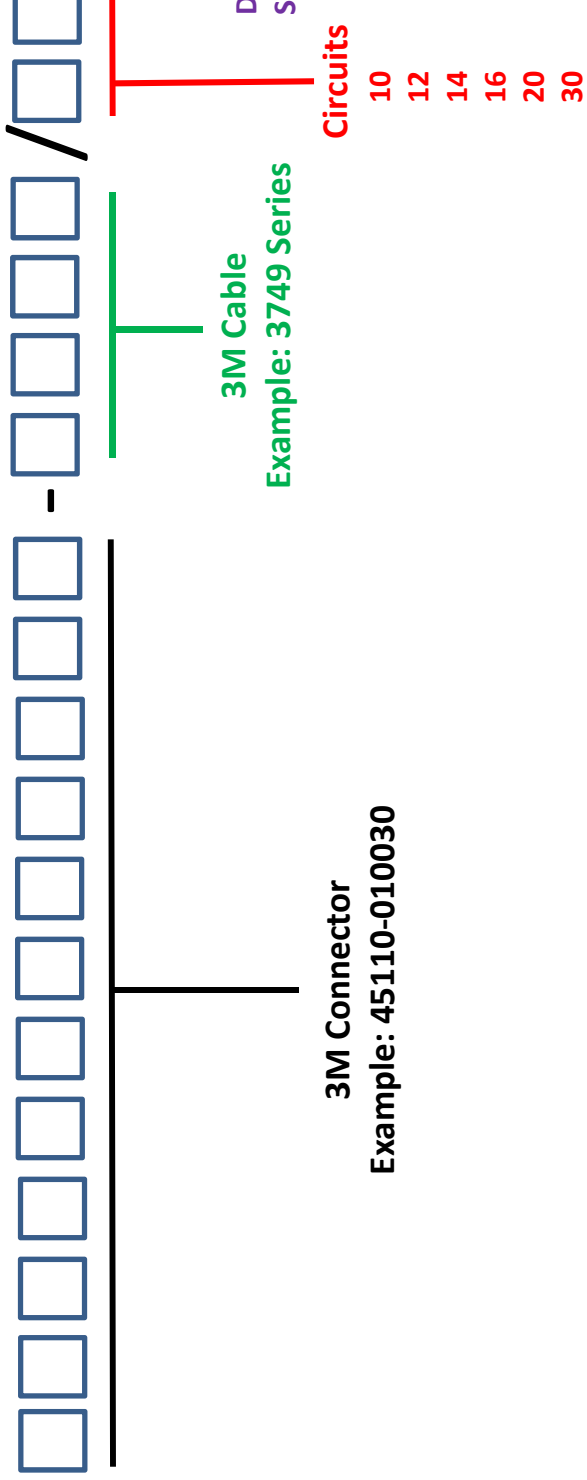

3M™ CUSTOM CABLES WITH CONNECTORS

Looking for pricing, stock, or lifecycle information?

Click below to explore more details on WIN SOURCE:

 [View 158214-0120-HF625/14-D-6 on WIN SOURCE](#)

 [3M Information](#)

Optimize Your Supply Chain with WIN SOURCE Solutions

-  Global Sourcing Solution
-  Obsolete Management
-  Cost Control Management
-  Shortage Management
-  Alternative Solution
-  Excess Inventory Management