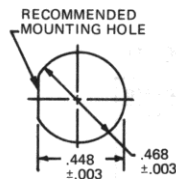

367 SERIES
368 SERIES
369 SERIES

BASE PART NUMBER