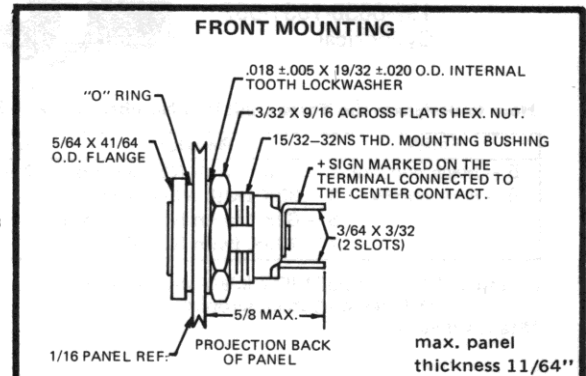

WATER-TIGHT Incandescent Indicators

T-1 3/4
MIDGET
FLANGE BASE
See lamp ratings
on page J.

with RETAINED O-RING SEALS – TWO TERMINALS - FULLY INSULATED

WATER-TIGHT, OIL-TIGHT, DUST-TIGHT ON THE FACE OF THE PANEL

For mounting in 15/32" clearance hole

Conform to MIL-L-3661B

MOUNT IN 15/32" CLEARANCE HOLE
FRONT OF PANEL INSERTION
WITH FIXED FLANGE

367-8430-0931-503
LH89/1; LC35RN2

DIMMER TYPE

368-8430-0111-203
LH89/1; LC36RD2

Feature

- Anti-rotation (locked) construction: Provides for secure locking of the socket terminal assembly in the mounting bushing and of the center terminal to the insulating disc. The notched mounting bushing receives the matched insulating disc to prevent the rotation of the mounting bushing.

MATERIALS AND FINISHES (367 series)

- **Mounting Bushing:** Aluminum, black anodize finish.
- **Internal-tooth Lockwasher and Mounting Nut:** Steel, cadmium plated with yellow iridescent chromate finish.
- **Terminals:** Brass, hot tinned, with elongated slots.
- **Lens:** High impact plastic.

MATERIAL AND FINISHES (368 and 369 series)

- **Mounting Bushing:** Brass, black nickel finish.
- **Mounting Nut:** Brass, white nickel finish.
- **Internal-tooth Lockwasher:** Phosphor bronze, white nickel finish.
- **Terminals:** Brass, hot tinned with elongated slots.

367 SERIES
368 SERIES
369 SERIES

BASE PART NUMBER

QPL Listed

(LH 89/1) 367-8430-09-503

CAP PART NUMBERS	Type Desig.	Part No.	Lens Cap Color	COMPLETE ASSEMBLY PART NUMBERS
	Stovepipe – Non Diffusing			
	LC35RN2	128-0931-003	Red	367-8430-0931-503
	LC35GN2	128-0932-003	Green	367-8430-0932-503
	LC35YN2	128-0933-003	Yellow (Amber)	367-8430-0933-503
	LC35BN2	128-0934-003	Blue	367-8430-0934-503
	LC35CN2	128-0937-003	Clear (Colorless)	367-8430-0937-503
	Stovepipe – Translucent			
	LC35RT2	128-0971-003	Red	367-8430-0971-503
	LC35GT2	128-0972-003	Green	367-8430-0972-503
	LC35YT2	128-0973-003	Yellow (Amber)	367-8430-0973-503
	LC35BT2	128-0974-003	Blue	367-8430-0974-503
	LC35WT2	128-0975-003	White	367-8430-0975-503
	Convex Diffusing Complete Blackout			
	LC36RD2	160-0111-203	Red	368-8430-0111-203
	LC36GD2	160-0112-203	Green	368-8430-0112-203
	LC36YD2	160-0113-203	Yellow (Amber)	368-8430-0113-203
	LC36BD2	160-0114-203	Blue	368-8430-0114-203
	LC36CD2	160-0117-203	Clear (Colorless)	368-8430-0117-203
	Convex Diffusing Semi-Blackout			
	LC37RD2	161-0111-203	Red	369-8430-0111-203
	LC37GD2	161-0112-203	Green	369-8430-0112-203
	LC37YD2	161-0113-203	Yellow (Amber)	369-8430-0113-203
	LC37BD2	161-0114-203	Blue	369-8430-0114-203
	LC37CD2	161-0117-203	Clear (Colorless)	369-8430-0117-203

Part numbers shown in gray are normally in inventory at your Dialight Distributor.

Order complete with lamp to be assured of receiving the indicator light and correct lamp together for immediate use.