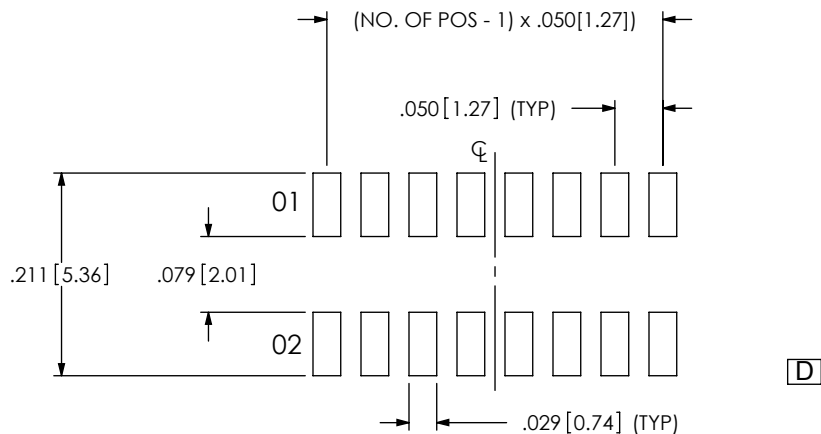

520 PARK EAST BLVD, NEW ALBANY, IN 47150
PHONE: 812-944-6733 FAX: 812-948-5047
e-Mail info@SAMTEC.com code 55322

NOTE:
STENCIL TO BE .006[0.15] THICK.

FIG 3
SURFACE MOUNT NON-PASS THRU ENTRY
(-108 POSITION SHOWN)
ALL DIMENSION ARE SYMMETRICAL ABOUT THE CENTERLINE

FIG 4
SURFACE MOUNT PASS THRU ENTRY
(-108 POSITION SHOWN)
ALL DIMENSION ARE SYMMETRICAL ABOUT THE CENTERLINE

PROPRIETARY NOTE
THIS DOCUMENT CONTAINS INFORMATION
CONFIDENTIAL AND PROPRIETARY TO
SAMTEC, INC. AND SHALL NOT BE REPRODUCED
OR TRANSFERRED TO OTHER DOCUMENTS OR
DISCLOSED TO OTHERS OR USED FOR ANY
PURPOSE OTHER THAN THAT WHICH IT WAS
OBTAINED WITHOUT THE EXPRESSED WRITTEN
CONSENT OF SAMTEC, INC.