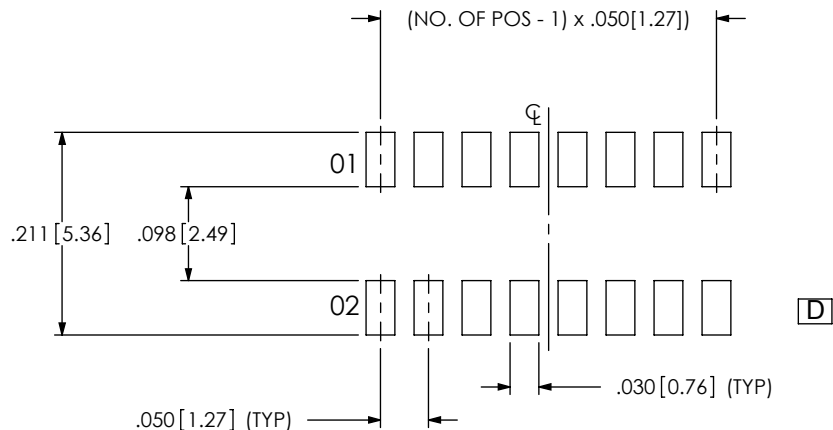

520 PARK EAST BLVD, NEW ALBANY, IN 47150
PHONE: 812-944-6733 FAX: 812-948-5047
e-Mail info@SAMTEC.com code 55322

NOTE:
STENCIL TO BE .006[0.15] THICK.

FIG 3
SURFACE MOUNT NON-PASS THRU ENTRY
(-108 POSITION SHOWN)
ALL DIMENSION ARE SYMMETRICAL ABOUT THE CENTERLINE

FIG 4
SURFACE MOUNT PASS THRU ENTRY
(-108 POSITION SHOWN)
ALL DIMENSION ARE SYMMETRICAL ABOUT THE CENTERLINE

PROPRIETARY NOTE
THIS DOCUMENT CONTAINS INFORMATION
CONFIDENTIAL AND PROPRIETARY TO
SAMTEC, INC. AND SHALL NOT BE REPRODUCED
OR TRANSFERRED TO OTHER DOCUMENTS OR
DISCLOSED TO OTHERS OR USED FOR ANY
PURPOSE OTHER THAN THAT WHICH IT WAS
OBTAINED WITHOUT THE EXPRESSED WRITTEN
CONSENT OF SAMTEC, INC.