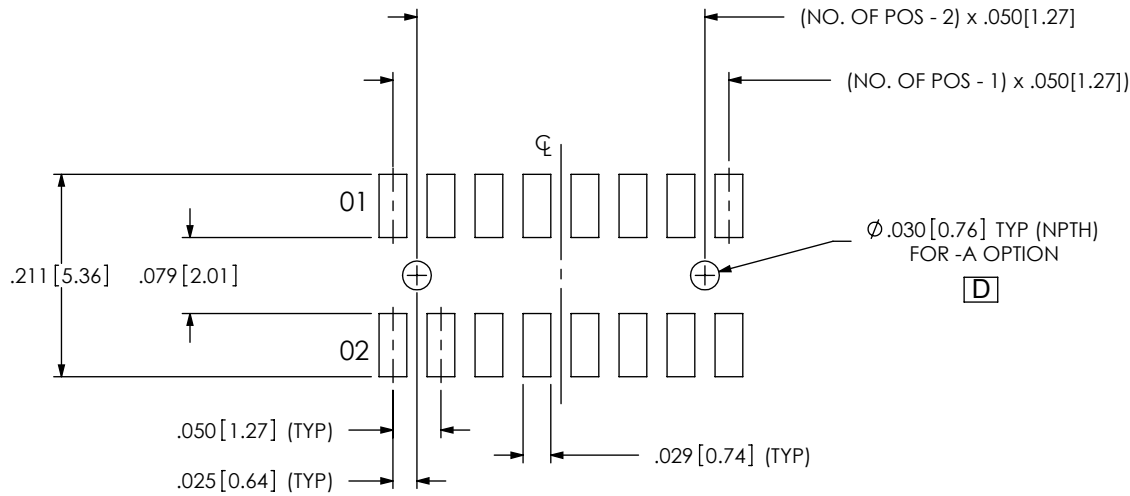

**THE DATASHEET OF
FLE-103-01-G-DV-A**

FIG 1
SURFACE MOUNT NON-PASS THRU ENTRY
(-108 POSITION SHOWN)
ALL DIMENSION ARE SYMMETRICAL ABOUT THE CENTERLINE

FIG 2
SURFACE MOUNT PASS THRU ENTRY
(-108 POSITION SHOWN)
ALL DIMENSION ARE SYMMETRICAL ABOUT THE CENTERLINE

520 PARK EAST BLVD, NEW ALBANY, IN 47150
PHONE: 812-944-6733 FAX: 812-948-5047
e-Mail info@SAMTEC.com code 55322

NOTE:
STENCIL TO BE .006[0.15] THICK.

FIG 3
SURFACE MOUNT NON-PASS THRU ENTRY
(-108 POSITION SHOWN)
ALL DIMENSION ARE SYMMETRICAL ABOUT THE CENTERLINE

FIG 4
SURFACE MOUNT PASS THRU ENTRY
(-108 POSITION SHOWN)
ALL DIMENSION ARE SYMMETRICAL ABOUT THE CENTERLINE

PROPRIETARY NOTE
THIS DOCUMENT CONTAINS INFORMATION
CONFIDENTIAL AND PROPRIETARY TO
SAMTEC, INC. AND SHALL NOT BE REPRODUCED
OR TRANSFERRED TO OTHER DOCUMENTS OR
DISCLOSED TO OTHERS OR USED FOR ANY
PURPOSE OTHER THAN THAT WHICH IT WAS
OBTAINED WITHOUT THE EXPRESSED WRITTEN
CONSENT OF SAMTEC, INC.