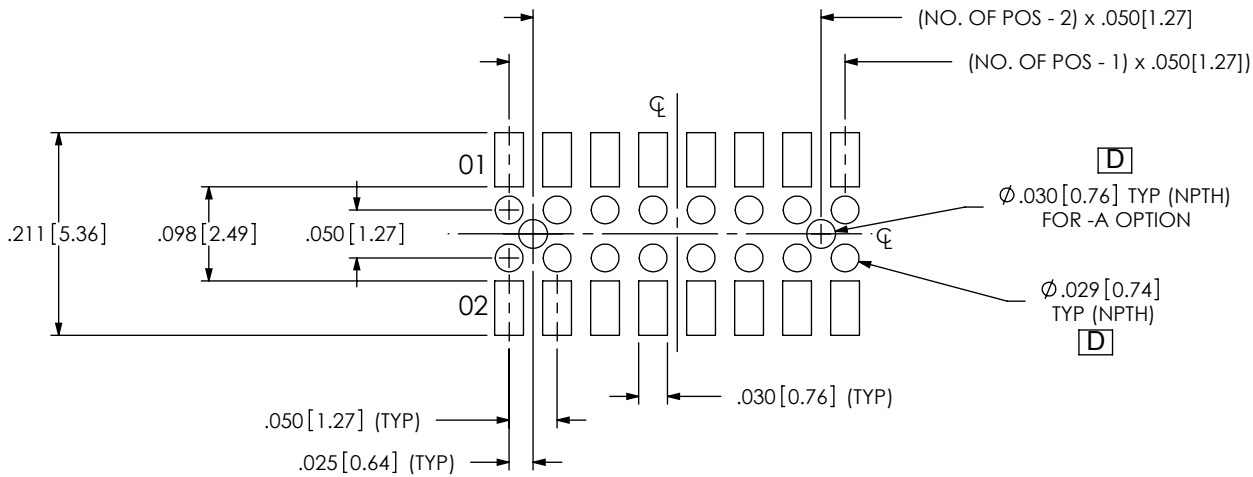

**THE DATASHEET OF
FLE-103-01-G-DV-A**

FIG 1
SURFACE MOUNT NON-PASS THRU ENTRY
(-108 POSITION SHOWN)
ALL DIMENSION ARE SYMMETRICAL ABOUT THE CENTERLINE

FIG 2
SURFACE MOUNT PASS THRU ENTRY
(-108 POSITION SHOWN)
ALL DIMENSION ARE SYMMETRICAL ABOUT THE CENTERLINE

520 PARK EAST BLVD, NEW ALBANY, IN 47150
PHONE: 812-944-6733 FAX: 812-948-5047
e-Mail info@SAMTEC.com code 55322

NOTE:
STENCIL TO BE .006[0.15] THICK.

FIG 3
SURFACE MOUNT NON-PASS THRU ENTRY
(-108 POSITION SHOWN)
ALL DIMENSION ARE SYMMETRICAL ABOUT THE CENTERLINE

FIG 4
SURFACE MOUNT PASS THRU ENTRY
(-108 POSITION SHOWN)
ALL DIMENSION ARE SYMMETRICAL ABOUT THE CENTERLINE

PROPRIETARY NOTE
THIS DOCUMENT CONTAINS INFORMATION
CONFIDENTIAL AND PROPRIETARY TO
SAMTEC, INC. AND SHALL NOT BE REPRODUCED
OR TRANSFERRED TO OTHER DOCUMENTS OR
DISCLOSED TO OTHERS OR USED FOR ANY
PURPOSE OTHER THAN THAT WHICH IT WAS
OBTAINED WITHOUT THE EXPRESSED WRITTEN
CONSENT OF SAMTEC, INC.