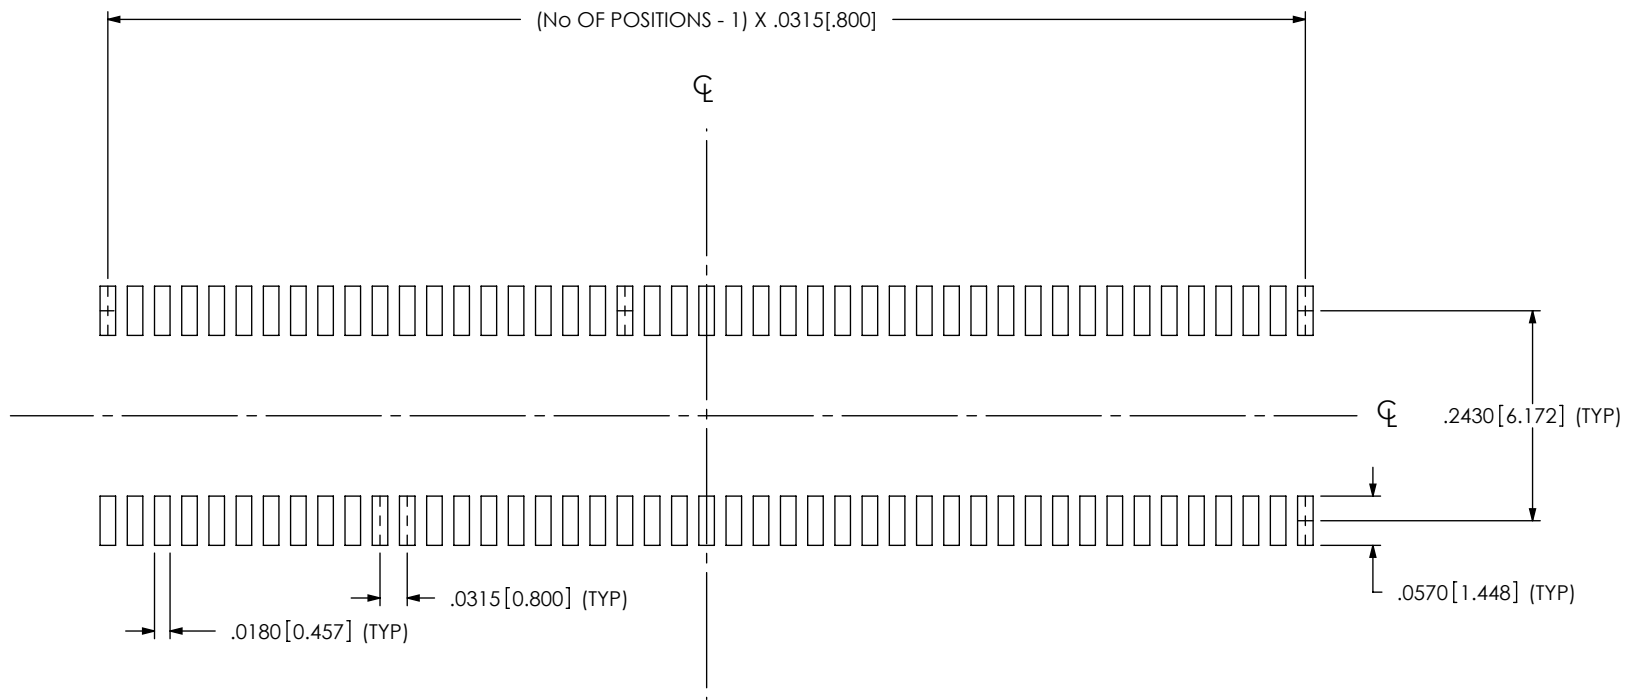

NOTE:
STENCIL TO BE .0060[.152] THICK.

ALL DIMENSIONS ARE SYMMETRIC ABOUT THE CENTERLINE.

PROPRIETARY NOTE
THIS DOCUMENT CONTAINS INFORMATION
CONFIDENTIAL AND PROPRIETARY TO
SAMTEC, INC. AND SHALL NOT BE REPRODUCED
OR TRANSFERRED TO OTHER DOCUMENTS OR
DISCLOSED TO OTHERS OR USED FOR ANY
PURPOSE OTHER THAN THAT WHICH IT WAS
OBTAINED WITHOUT THE EXPRESSED WRITTEN
CONSENT OF SAMTEC, INC.

520 PARK EAST BLVD, NEW ALBANY, IN 47150
PHONE: 812-944-6733 FAX: 812-948-5047
e-Mail: info@SAMTEC.com code: 55322