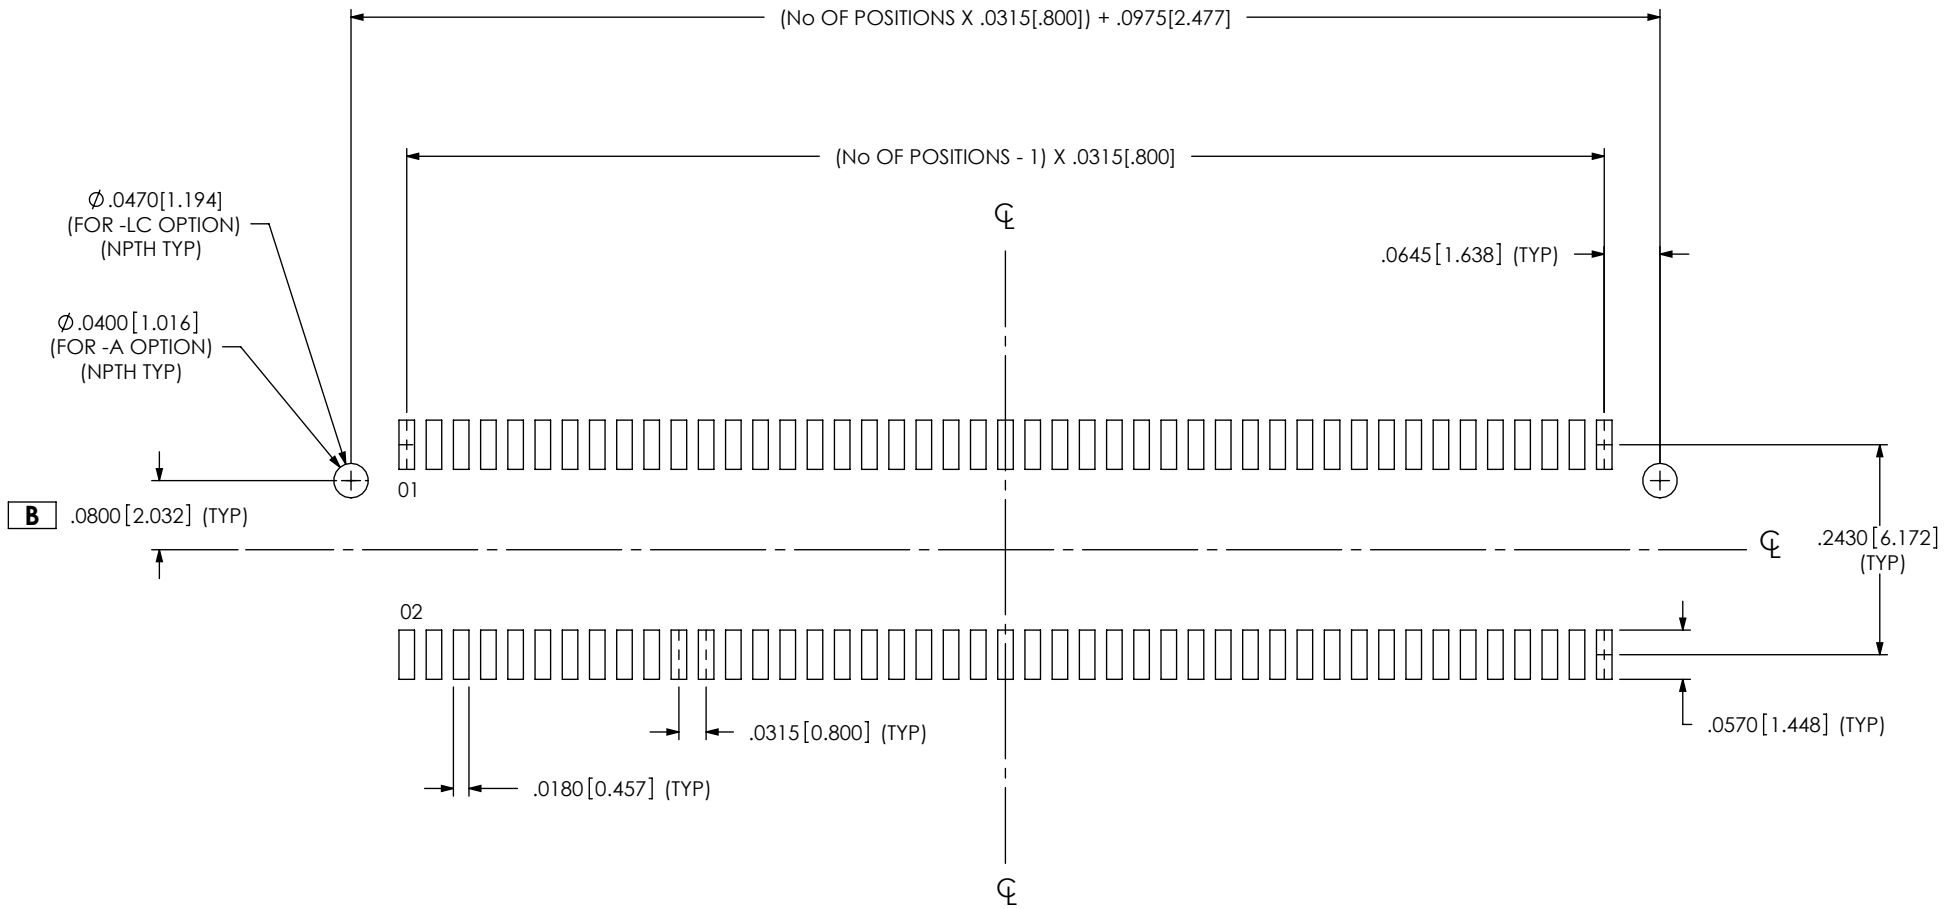

**THE DATASHEET OF
BTE-080-02-F-D-A**

ALL DIMENSIONS ARE SYMMETRIC ABOUT THE CENTERLINE.

PROPRIETARY NOTE
 THIS DOCUMENT CONTAINS INFORMATION
 CONFIDENTIAL AND PROPRIETARY TO
 SAMTEC, INC. AND SHALL NOT BE REPRODUCED
 OR TRANSFERRED TO OTHER DOCUMENTS OR
 DISCLOSED TO OTHERS OR USED FOR ANY
 PURPOSE OTHER THAN THAT WHICH IT WAS
 OBTAINED WITHOUT THE EXPRESSED WRITTEN
 CONSENT OF SAMTEC, INC.

samtec
 520 PARK EAST BLVD, NEW ALBANY, IN 47150
 PHONE: 812-944-6733 FAX: 812-948-5047
 e-Mail: info@SAMTEC.com code: 55322

NOTE:
STENCIL TO BE .0060[.152] THICK.

ALL DIMENSIONS ARE SYMMETRIC ABOUT THE CENTERLINE.