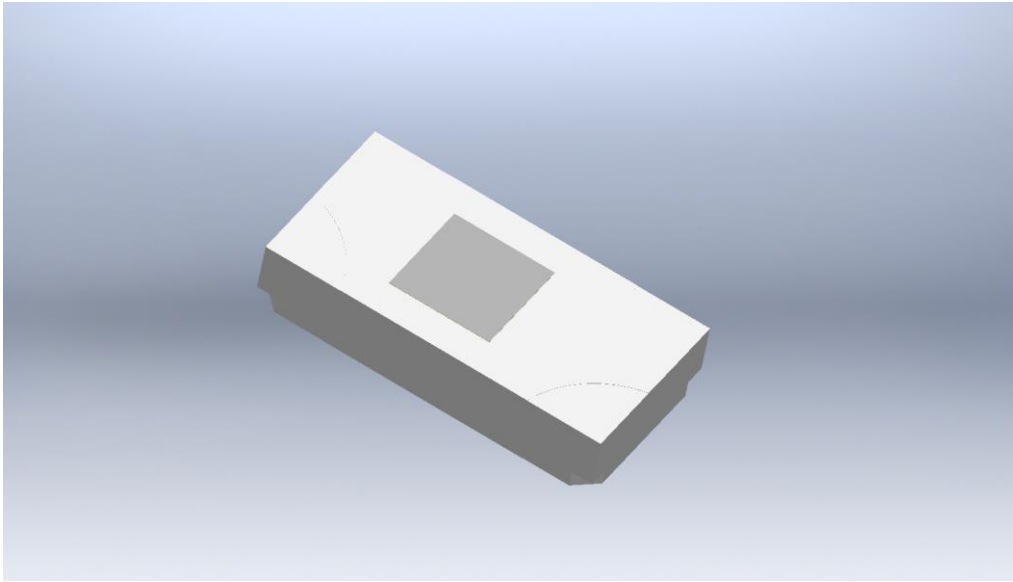

**THE DATASHEET OF  
SML-LX0201NWD-TR**

**SML-LX0201 Series, Smallest Surface Mount LED**

ITW ECS Lumex announces the release of the smallest Surface Mount LED. With the package size of 0.65X0.36mm, these LEDs can be used for almost any indication in tight spaces.

<b>Product Features</b>	<b>Benefits</b>
Very small footprint	50% size reduction from smallest LED in market
Surface Mount	Offers assembly savings of up to 25%
Tape reel packaging	Easy mounting with pick and place process
Standard single colors	Colors available in white, green and blue. Inquire for other colors
Increased intensity of 50% compared to other LEDs	Greater visibility and clarity
Low current	Power saving

**SML-LX0201 Series, Smallest Surface Mount LED**

***Technical Information & Drawing***

PN	Emitted Color	Chip Material	Peak Wavelength (nm)	Lens Type	Typ. Vf	Intensity Typ. (mcd)	View Angle 2xTheta	If (mA)
SML-LX0201NWD-TR	White	InGaN	-	Clear	2.8	60	110	2
SML-LX0201USBC-TR	Blue	InGaN	465	Clear	2.6	15	110	2
SML-LX0201UPGC-TR	Green	InGaN	520	Clear	2.7	100	110	2

**SML-LX0201 Series, Smallest Surface Mount LED**

Markets	Applications
<ul style="list-style-type: none"> <li>▪ Medical</li> <li>▪ Telecommunications</li> <li>▪ Industrial Controls</li> <li>▪ Appliance</li> <li>▪ Security</li> <li>▪ Wearables</li> <li>▪ Transportation</li> </ul>	<ul style="list-style-type: none"> <li>▪ Portable medical diagnostics</li> <li>▪ Routers, Switches, Indications</li> <li>▪ Indications, controls &amp; switches</li> <li>▪ User-interface, switches</li> <li>▪ Switches &amp; indications</li> <li>▪ Indication, user-interface</li> <li>▪ Switches &amp; indications</li> </ul>