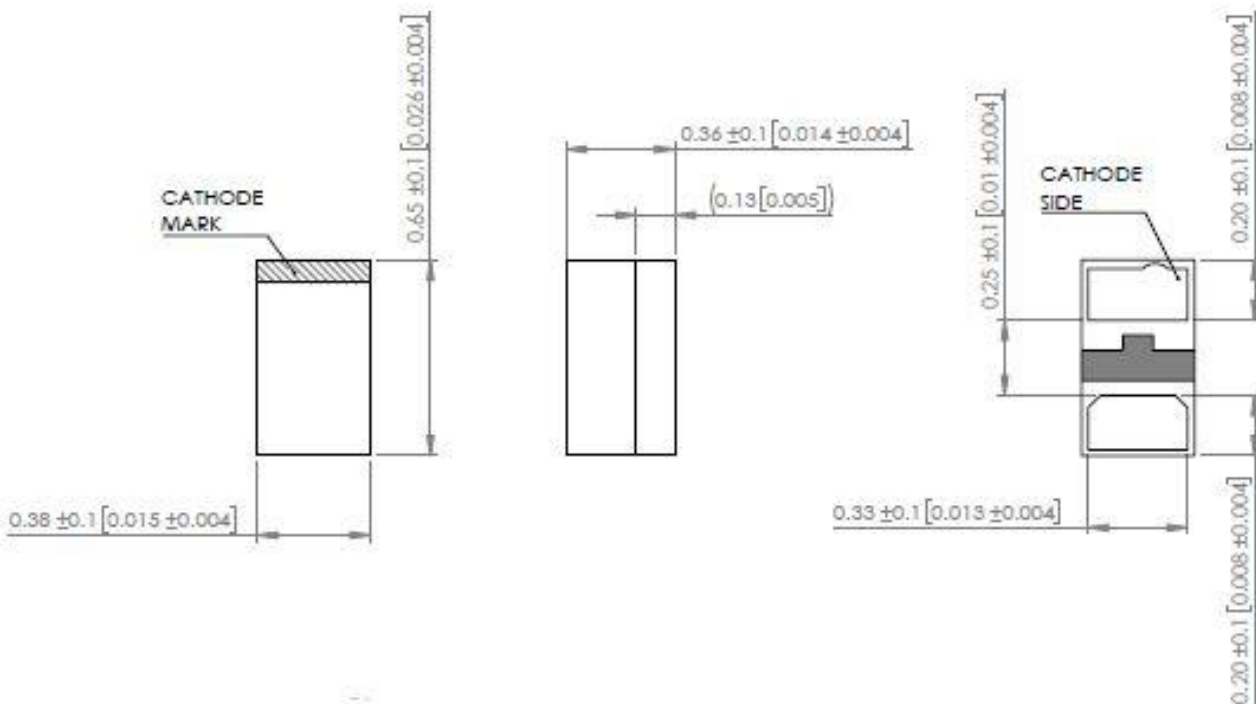

**THE DATASHEET OF  
SML-LX0201NWD-TR**

**SML-LX0201 Series, Smallest Surface Mount LED**

ITW ECS Lumex announces the release of the smallest Surface Mount LED. With the package size of 0.65X0.36mm, these LEDs can be used for almost any indication in tight spaces.

<b>Product Features</b>	<b>Benefits</b>
Very small footprint	50% size reduction from smallest LED in market
Surface Mount	Offers assembly savings of up to 25%
Tape reel packaging	Easy mounting with pick and place process
Standard single colors	Colors available in white, green and blue. Inquire for other colors
Increased intensity of 50% compared to other LEDs	Greater visibility and clarity
Low current	Power saving

**SML-LX0201 Series, Smallest Surface Mount LED**

***Technical Information & Drawing***

PN	Emitted Color	Chip Material	Peak Wavelength (nm)	Lens Type	Typ. Vf	Intensity Typ. (mcd)	View Angle 2xTheta	If (mA)
SML-LX0201NWD-TR	White	InGaN	-	Clear	2.8	60	110	2
SML-LX0201USBC-TR	Blue	InGaN	465	Clear	2.6	15	110	2
SML-LX0201UPGC-TR	Green	InGaN	520	Clear	2.7	100	110	2