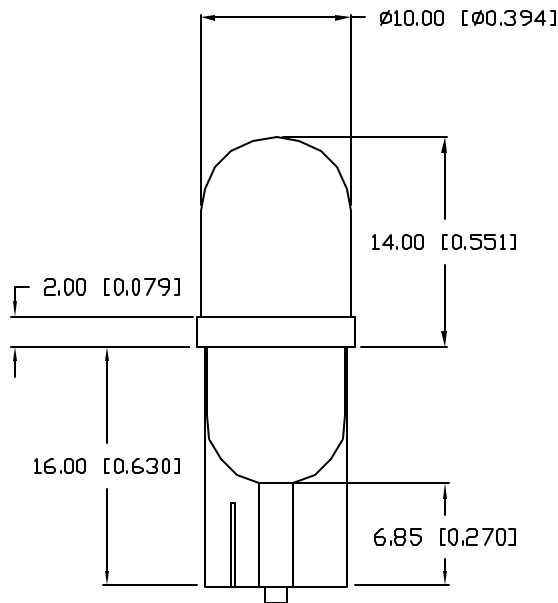

**THE DATASHEET OF
SSP-01TWB9WB12**

UNCONTROLLED DOCUMENT

CAUTION: STATIC SENSITIVE DEVICE
FOLLOW PROPER E.S.D. HANDLING PROCEDURES
WHEN WORKING WITH THIS PART.

PART NUMBER		REV.
SSP-01TWB9WB12		B
REV.	E.C.N. NUMBER AND REVISION COMMENTS	DATE
A	E.C.N. #10897.	7.30.02
B	E.C.N. #11148	11.16.06

ELECTRO-OPTICAL CHARACTERISTICS $T_A=25^{\circ}\text{C}$ $V_f=12\text{V}$

PARAMETER	MIN	TYP	MAX	UNITS	TEST COND
PEAK WAVELENGTH				nm	
FORWARD VOLTAGE		12	14.0	V_f	
REVERSE VOLTAGE	5.0			V_r	$I_r=100\mu\text{A}$
AXIAL INTENSITY		11000		mcd	$V_f=12\text{V}$
VIEWING ANGLE		30		2x theta	
EMITTED COLOR:	ULTRA WHITE				
EPOXY LENS FINISH:	WATER CLEAR LENS				

*UNLESS OTHERWISE SPECIFIED TOLERANCES PER DECIMAL PRECISION ARE: X=±1 (±0.039), XX=±0.5 (±0.020), XXX=±0.25 (±0.010), XXXX=±0.127 (±0.005). LEAD SIZE=±0.05 (±0.002), LEAD LENGTH=±0.75 (±0.030). MIN= ^{+0.00} _{-0.00} DECIMAL PRECISION MAX= ^{+0.00} _{-0.00} DECIMAL PRECISION

REV. B	PART NUMBER SSP-01TWB9WB12	CONFIDENTIAL INFORMATION THE INFORMATION CONTAINED IN THIS DOCUMENT IS THE PROPERTY OF SUNBRITE LEDS. EXCEPT AS SPECIFICALLY AUTHORIZED IN WRITING BY SUNBRITE LEDS, THE HOLDER OF THIS DOCUMENT SHALL KEEP ALL INFORMATION CONTAINED HEREIN CONFIDENTIAL AND SHALL PROTECT SAME IN WHOLE OR IN PART FROM DISCLOSURE AND DISSEMINATION TO ALL THIRD PARTIES.		286 E. HELEN ROAD PALATINE, IL 60067-6976 PHONE: +1.847.359.2790 FAX: +1.847.359.2867 WEB: www.sunbriteleds.com		
LED MINIATURE WEDGE BASE LAMP, WHITE, WATER CLEAR LENS.		RELIABILITY NOTE DUR MANY YEARS OF EXPERIENCE DATA ACCUMULATION INDICATE THAT SOLDER HEAT IS A MAJOR CAUSE OF EARLY AND FUTURE FAILURE. PLEASE PAY ATTENTION TO YOUR SOLDERING PROCESS.		DRAWN: JC	CHECKED:	APPROVED: