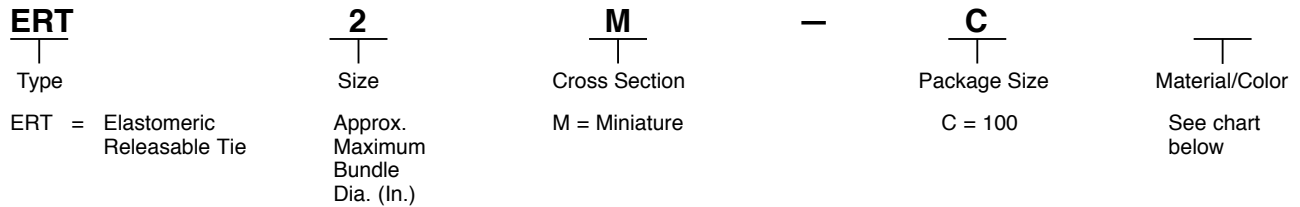

Part Number System for Elastomeric Cable Ties

Material and Color Chart

Material	Color	Panduit Suffix
TPU	Black	20