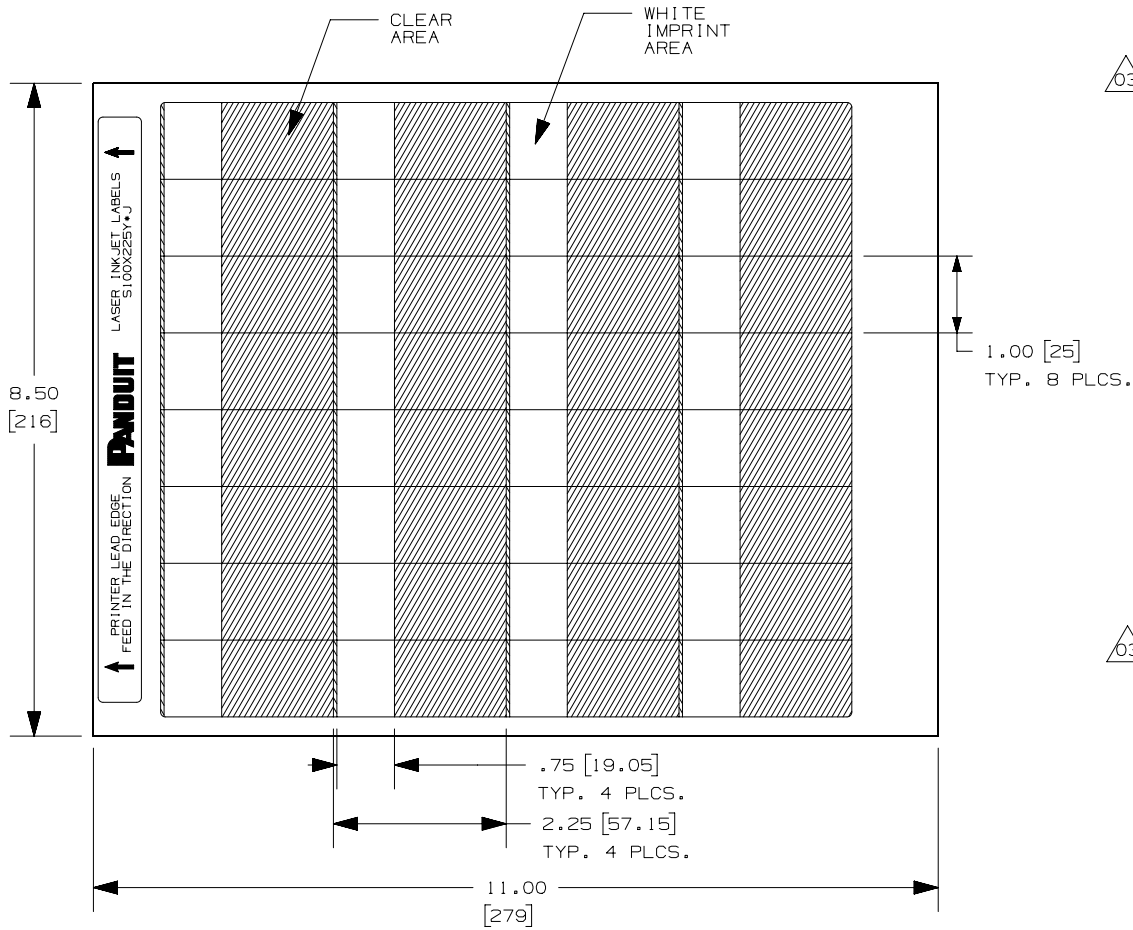

THE DATASHEET OF S100X225YAJ

www.win-source.net

0086-755-83957316

THIS COPY IS PROVIDED ON A RESTRICTED BASIS AND IS NOT TO BE USED IN ANY WAY DETRIMENTAL TO THE INTERESTS OF PANDUIT CORP.

PART NUMBER	MATERIAL	MARKER SIZE inches [mm]	COLOR (PMS)	LABELS SHEET	SHEET QTY.	STD. PKG. QTY.
S100X225YAJ	GM Y13	1.000 [25.4] X 2.250 [57.2]	WHITE	32	32	1000
S100X225YBJ	GM Y6		BLUE (291C)			
S100X225Y CJ			BROWN (465C)			
S100X225YDJ			GREEN (353C)			
S100X225YEJ			GRAY (422C)			
S100X225YFJ			ORANGE (150C)			
S100X225YGJ			PURPLE (264C)			
S100X225YHJ			RED (184C)			
S100X225YIJ			YELLOW (101C)			
S100X225YAJ-D			GM Y13			
S100X225YBJ-D	GM Y6	BLUE (291C)				
S100X225YDJ-D		GREEN (353C)				
S100X225YHJ-D		RED (184C)				
S100X225YIJ-D		YELLOW (101C)				

REV	DATE	BY	CHK	APR	DESCRIPTION	ECN
3	9/11/2020	RVU	RCMC	JHAC	GM Y13 WAS GM Y6. UPDATE LABELS. UPDATE TEMPLATE DWG.	GAECN05751
2	8/12/08	RVU			CHG. FORMAT FROM 'B' TO 'A' SIZE. TITLE AREA TOL. INCORRECT.	5516
1	9/12/06	RVU			ADDED PART NUMBER WITH -D.	4680
0	6/29/06	RVU			DRAWING RELEASE. MATERIAL WAS GM Y2.	4568
A	9/22/04	RVU			ENGINEERING RELEASE.	0000

TITLE
**OPTIMUM SELF-LAMINATING S100X225Y*J
LASER INKJET PRINTABLE LABELS**

CUSTOMER DRAWING

ITEM REVISION NAME
100472CF/12

DATASET FILE NAME
100472CF_DC_C10206/12B

UNLESS OTHERWISE SPECIFIED,
DIMENSIONAL TOLERANCES ARE: IN [mm]
.x ± .12 [3.05] .xxx ± .025 [.635]
.xx ± .062 [1.57] ANGLES ±