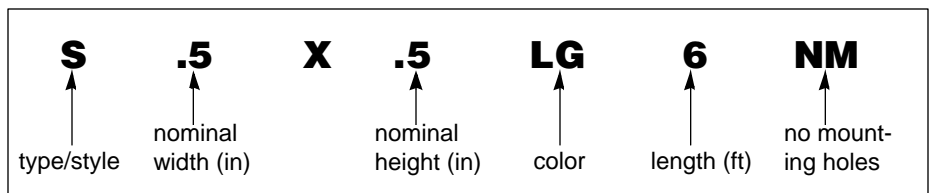

Part Number Nomenclature —