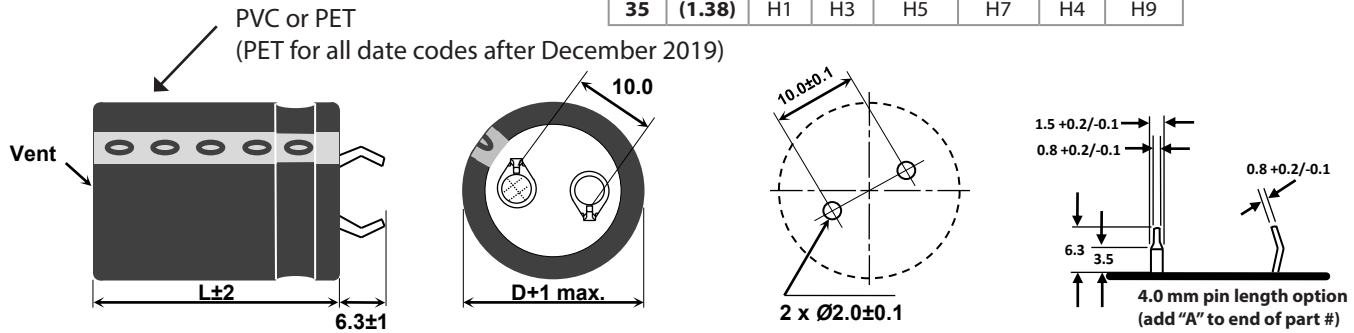

Type SLPX 85 °C Snap-In Aluminum Electrolytic

Best Value 85 °C Snap-In Type

Part Numbering System

SLPX	562	M	025	A1	P	3	A
Type	Cap	Tolerance	Voltage	Case Code	Polarity	Insulating Sleeve	Pin Style
SLPX	821 = 820 µF 332 = 3300 µF 103 = 10,000 µF	M = ±20%	025 = 25 Vdc 250 = 250 Vdc		P = Polarized	3 = PVC or PET (PET after 12/19)	Blank = 2 pins snap-in 6.3 mm L A = 2 pins snap-in 4.0 mm L

Diameter	Length					
	25	30	35	40	45	50
mm (in)	(1.00)	(1.18)	(1.38)	(1.57)	(1.77)	(2.00)
22 (0.87)	A1	A3	A5	A7	A4	A9
25 (1.00)	C1	C3	C5	C7	C4	C9
30 (1.18)	E1	E3	E5	E7	E4	E9
35 (1.38)	H1	H3	H5	H7	H4	H9

Outline Drawing

PC Board Mounting Holes

Ratings

Cap (µF)	3000 h @ 85 °C Catalog Part Number	Max 25 °C ESR (Ω) 120 Hz 20kHz	Max 85 °C Ripple (A_{rms}) 120 Hz 20kHz	Nominal Size (DxL) (mm)
10 Vdc (13 Vdc Surge)				
12000	SLPX123M010A1P3	0.061 0.046	2.41 3.01	22 x 25
15000	SLPX153M010A3P3	0.049 0.037	2.88 3.60	22 x 30
15000	SLPX153M010C1P3	0.049 0.037	2.88 3.60	25 x 25
18000	SLPX183M010A5P3	0.041 0.031	3.22 4.03	22 x 35
18000	SLPX183M010C3P3	0.041 0.031	3.08 3.85	25 x 30
22000	SLPX223M010A7P3	0.033 0.025	3.79 4.74	22 x 40
22000	SLPX223M010C3P3	0.033 0.025	3.66 4.58	25 x 30
22000	SLPX223M010E1P3	0.033 0.025	3.53 4.41	30 x 25
27000	SLPX273M010A4P3	0.027 0.020	4.04 5.05	22 x 45
27000	SLPX273M010C5P3	0.027 0.020	4.04 5.05	25 x 35
27000	SLPX273M010E3P3	0.027 0.020	3.99 4.99	30 x 30
33000	SLPX333M010A9P3	0.022 0.017	4.58 5.73	22 x 50
33000	SLPX333M010C7P3	0.022 0.017	4.56 5.70	25 x 40
33000	SLPX333M010E3P3	0.022 0.017	4.58 5.73	30 x 30
39000	SLPX393M010C4P3	0.019 0.014	5.29 6.61	25 x 45
39000	SLPX393M010E5P3	0.019 0.014	5.21 6.51	30 x 35
39000	SLPX393M010H3P3	0.019 0.014	5.50 6.88	35 x 30
47000	SLPX473M010C9P3	0.016 0.012	5.78 7.23	25 x 50
47000	SLPX473M010E7P3	0.016 0.012	5.78 7.23	30 x 40
47000	SLPX473M010H5P3	0.016 0.012	5.55 6.94	35 x 35
56000	SLPX563M010E4P3	0.013 0.010	6.59 8.24	30 x 45
56000	SLPX563M010H5P3	0.013 0.010	6.40 8.00	35 x 35

Additional Voltages and Sizes available at www.cde.com/catalogs/SLPX.pdf

Cap (µF)	3000 h @ 85 °C Catalog Part Number	Max 25 °C ESR (Ω) 120 Hz 20kHz	Max 85 °C Ripple (A_{rms}) 120 Hz 20kHz	Nominal Size (DxL) (mm)
10 Vdc (13 Vdc Surge)				
68000	SLPX683M010E9P3	0.011 0.008	7.50 9.38	30 x 50
68000	SLPX683M010H7P3	0.011 0.008	7.48 9.35	35 x 40
82000	SLPX823M010H9P3	0.009 0.007	8.50 10.63	35 x 50
16 Vdc (20 Vdc Surge)				
8200	SLPX822M016A1P3	0.081 0.061	2.56 3.20	22 x 25
10000	SLPX103M016A3P3	0.066 0.050	2.89 3.61	22 x 30
12000	SLPX123M016A3P3	0.055 0.041	3.13 3.91	22 x 30
12000	SLPX123M016C1P3	0.055 0.041	3.01 3.76	25 x 25
15000	SLPX153M016A5P3	0.044 0.033	3.69 4.61	22 x 35
15000	SLPX153M016C3P3	0.044 0.033	3.64 4.55	25 x 30
15000	SLPX153M016E1P3	0.044 0.033	3.73 4.66	30 x 25
18000	SLPX183M016A7P3	0.037 0.028	3.98 4.98	22 x 40
18000	SLPX183M016C5P3	0.037 0.028	3.98 4.98	25 x 35
18000	SLPX183M016E3P3	0.037 0.028	3.88 4.85	30 x 30
22000	SLPX223M016A9P3	0.030 0.023	4.52 5.65	22 x 50
22000	SLPX223M016C7P3	0.030 0.023	4.44 5.55	25 x 40
22000	SLPX223M016E3P3	0.030 0.023	4.38 5.48	30 x 30
27000	SLPX273M016C4P3	0.025 0.019	4.98 6.23	25 x 45
27000	SLPX273M016E5P3	0.025 0.019	4.95 6.19	30 x 35
27000	SLPX273M016H3P3	0.025 0.019	4.82 6.03	35 x 30
33000	SLPX333M016C9P3	0.020 0.015	5.49 6.86	25 x 50
33000	SLPX333M016E7P3	0.020 0.015	5.60 7.00	30 x 40