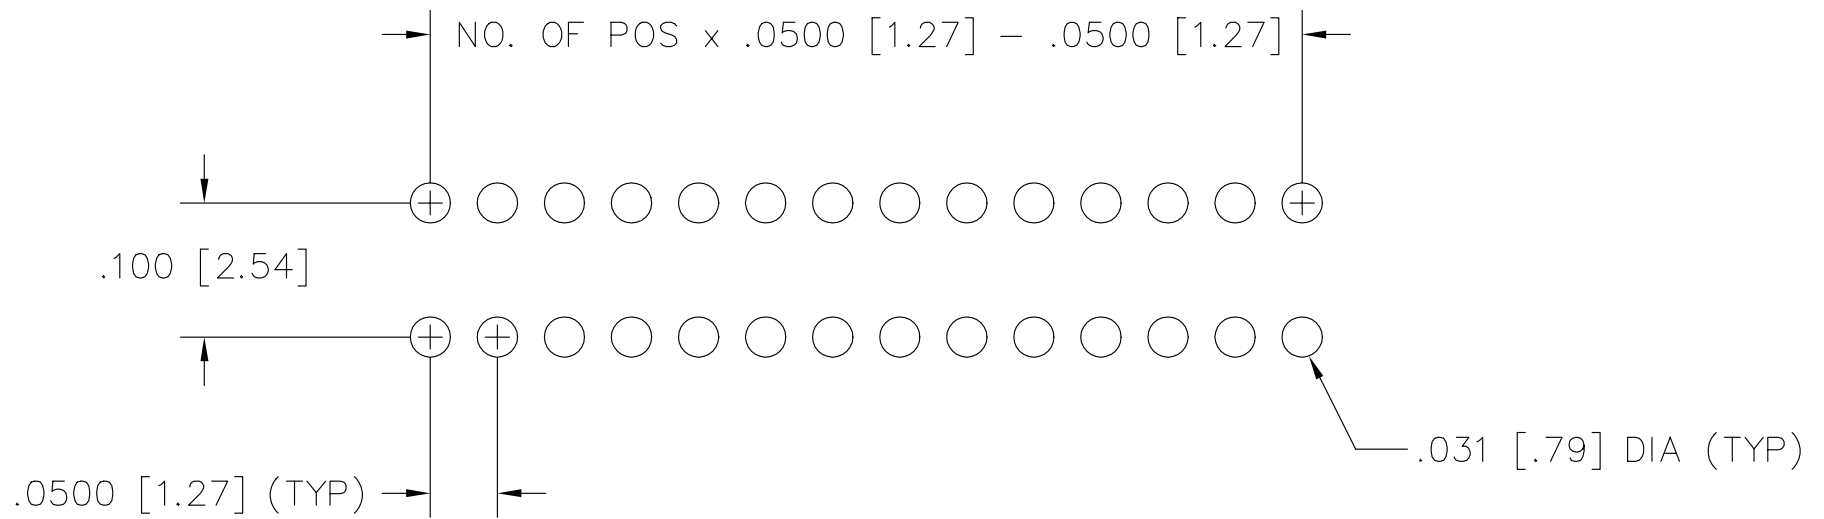

**THE DATASHEET OF
SMS-116-01-S-D**

RECOMMENDED P.C. BOARD LAYOUT FOR SMS (DOUBLE)

11-30-93

MISC\MKTG\FOOTPRINT
SMS-D

samtec

520 PARK EAST BLVD. NEW ALBANY, INDIANA 47150
PHONE (812) 944-6733 P.O. BOX 1147

PLOT SCALE: 1 = .1

Looking for pricing, stock, or lifecycle information?

Click below to explore more details on WIN SOURCE:

 [View SMS-116-01-S-D on WIN SOURCE](#)

 [Samtec Inc. Information](#)

Optimize Your Supply Chain with WIN SOURCE Solutions