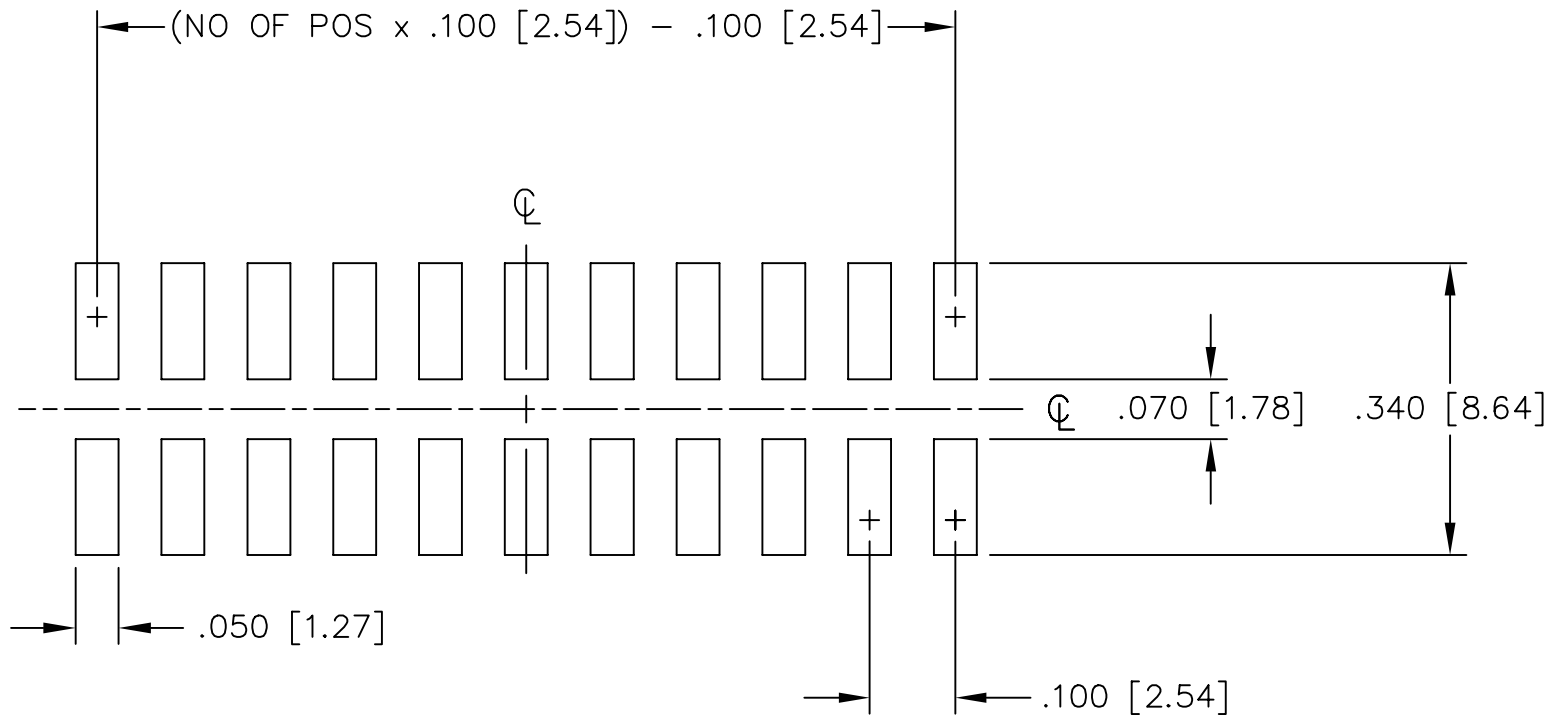

**THE DATASHEET OF  
SSW-105-22-S-D-VS-P-TR**

# RECOMMENDED P.C.B. LAYOUT FOR SSW-DVS

REV. A

MISC\MKTG\FOOTPRINT  
SSW-DVS

810 PROGRESS BLVD. NEW ALBANY, INDIANA 47150  
PHONE (812) 944-6733 P.O. BOX 1147

PLOT SCALE: 1 = .15