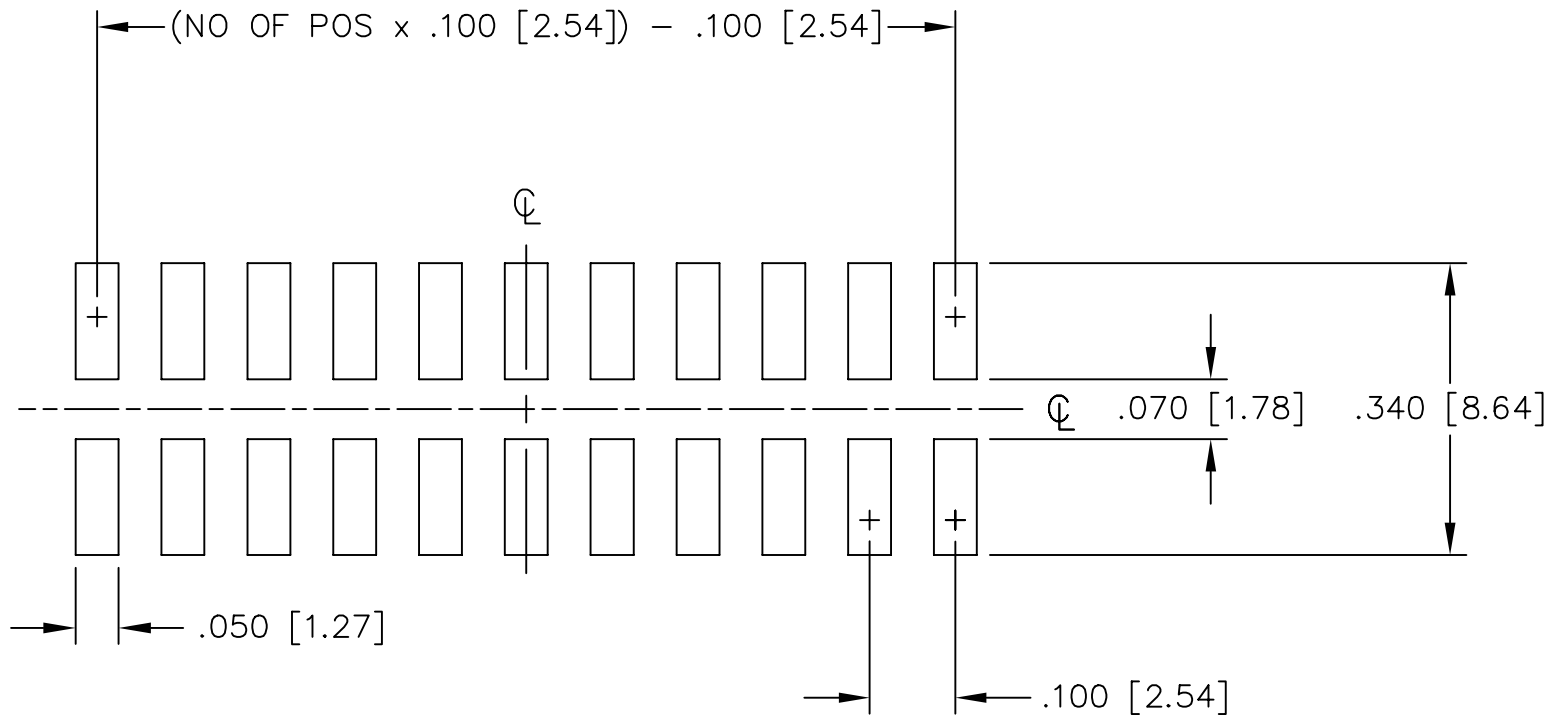

**THE DATASHEET OF  
SSW-103-22-F-D-VS-K-TR**

# RECOMMENDED P.C.B. LAYOUT FOR SSW-DVS

REV. A

MISC\MKTG\FOOTPRINT  
SSW-DVS

810 PROGRESS BLVD. NEW ALBANY, INDIANA 47150  
PHONE (812) 944-6733 P.O. BOX 1147

PLOT SCALE: 1 = .15