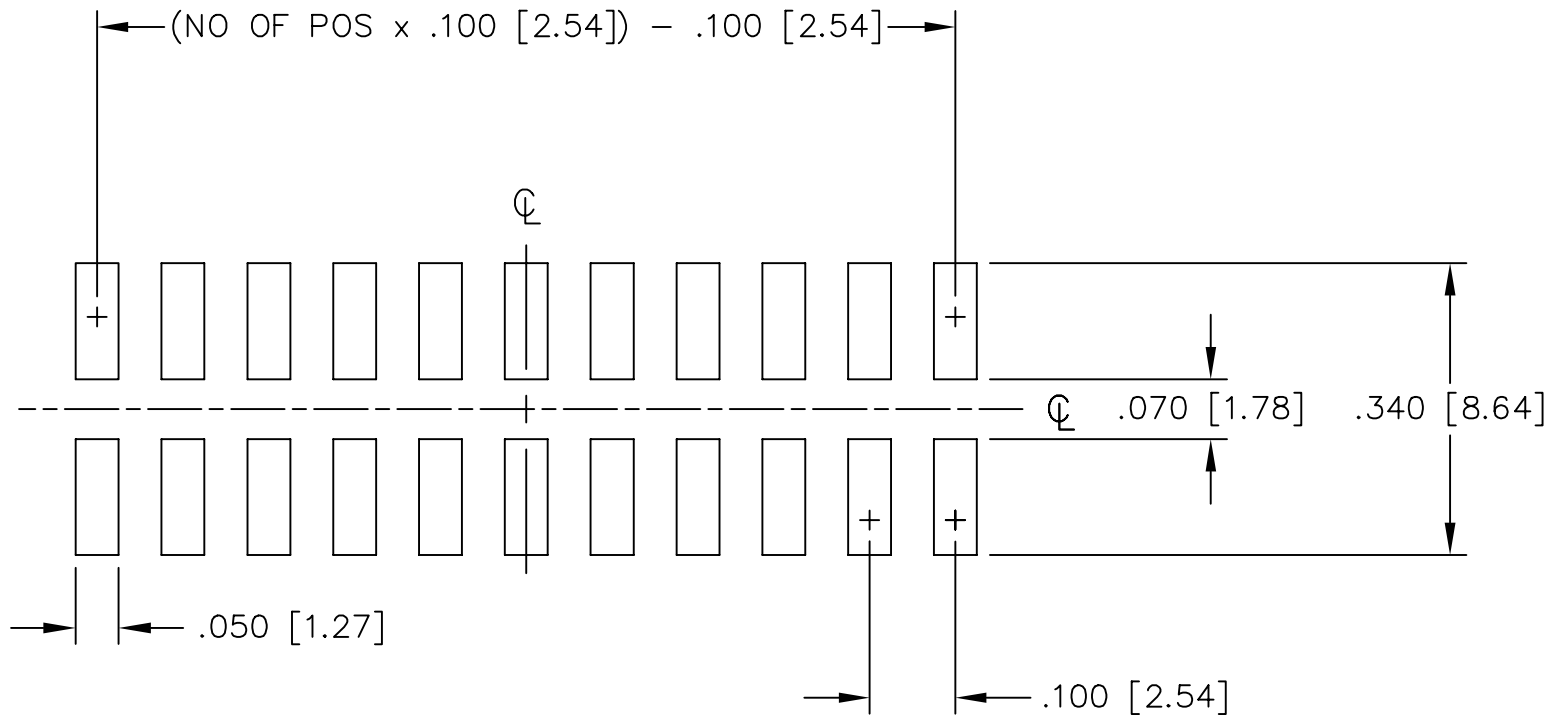

**THE DATASHEET OF
SSW-110-22-F-D-VS**

RECOMMENDED P.C.B. LAYOUT FOR SSW-DVS

REV. A

MISC\MKTG\FOOTPRINT
SSW-DVS

810 PROGRESS BLVD. NEW ALBANY, INDIANA 47150
PHONE (812) 944-6733 P.O. BOX 1147

PLOT SCALE: 1 = .15