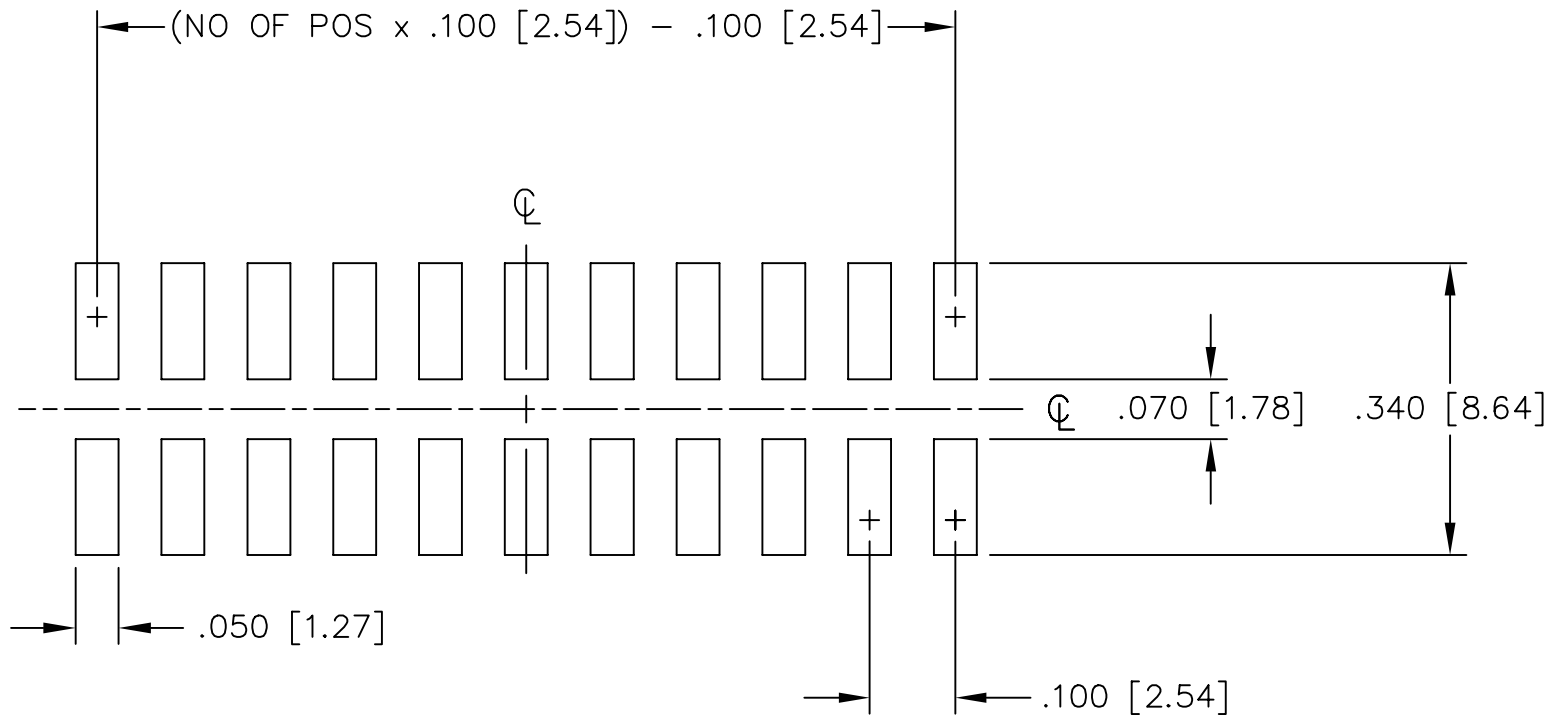

**THE DATASHEET OF  
SSW-108-22-G-S-VS**

# RECOMMENDED P.C.B. LAYOUT FOR SSW-DVS

REV. A

MISC\MKTG\FOOTPRINT  
SSW-DVS

810 PROGRESS BLVD. NEW ALBANY, INDIANA 47150  
PHONE (812) 944-6733 P.O. BOX 1147

PLOT SCALE: 1 = .15