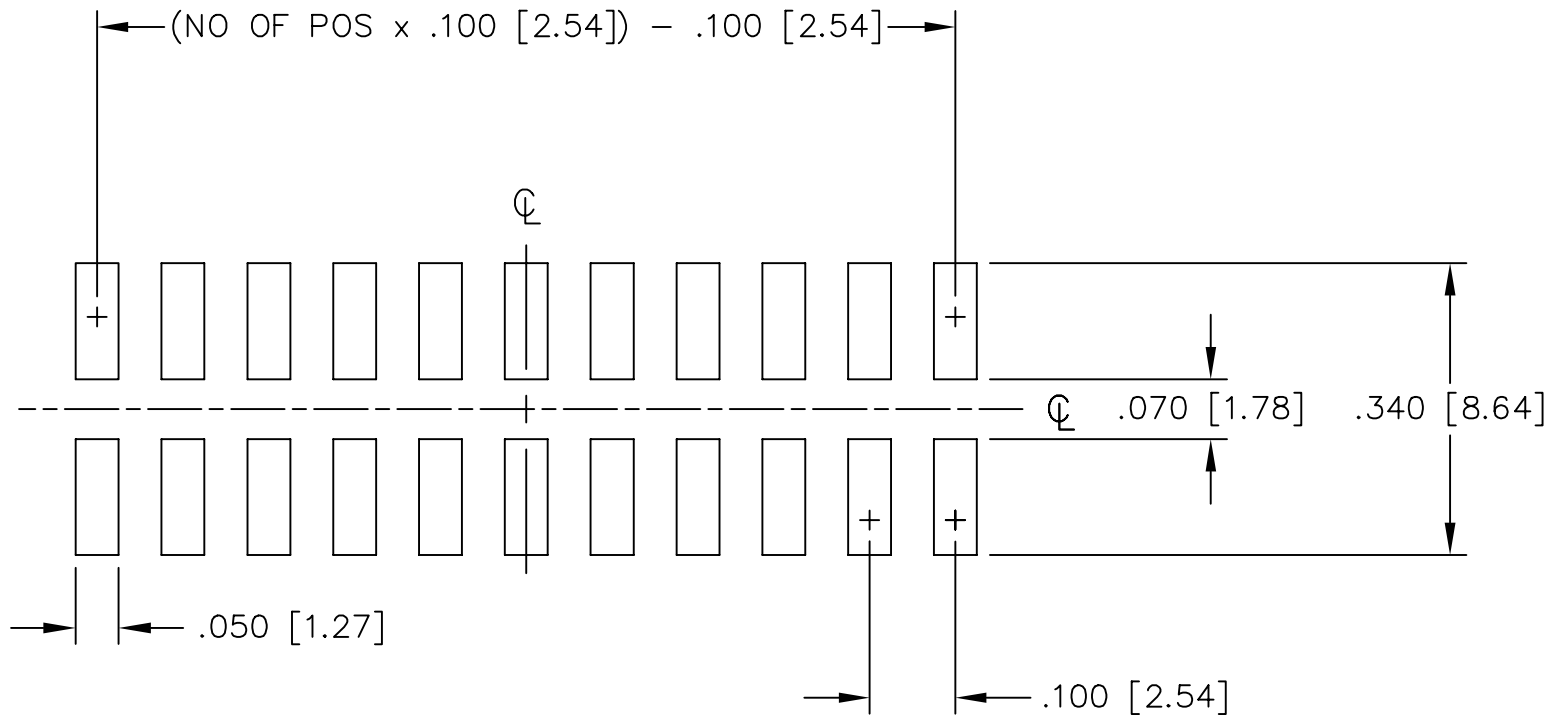

**THE DATASHEET OF  
SSW-107-22-F-D-VS-P**

# RECOMMENDED P.C.B. LAYOUT FOR SSW-DVS

REV. A

MISC\MKTG\FOOTPRINT  
SSW-DVS

810 PROGRESS BLVD. NEW ALBANY, INDIANA 47150  
PHONE (812) 944-6733 P.O. BOX 1147

PLOT SCALE: 1 = .15